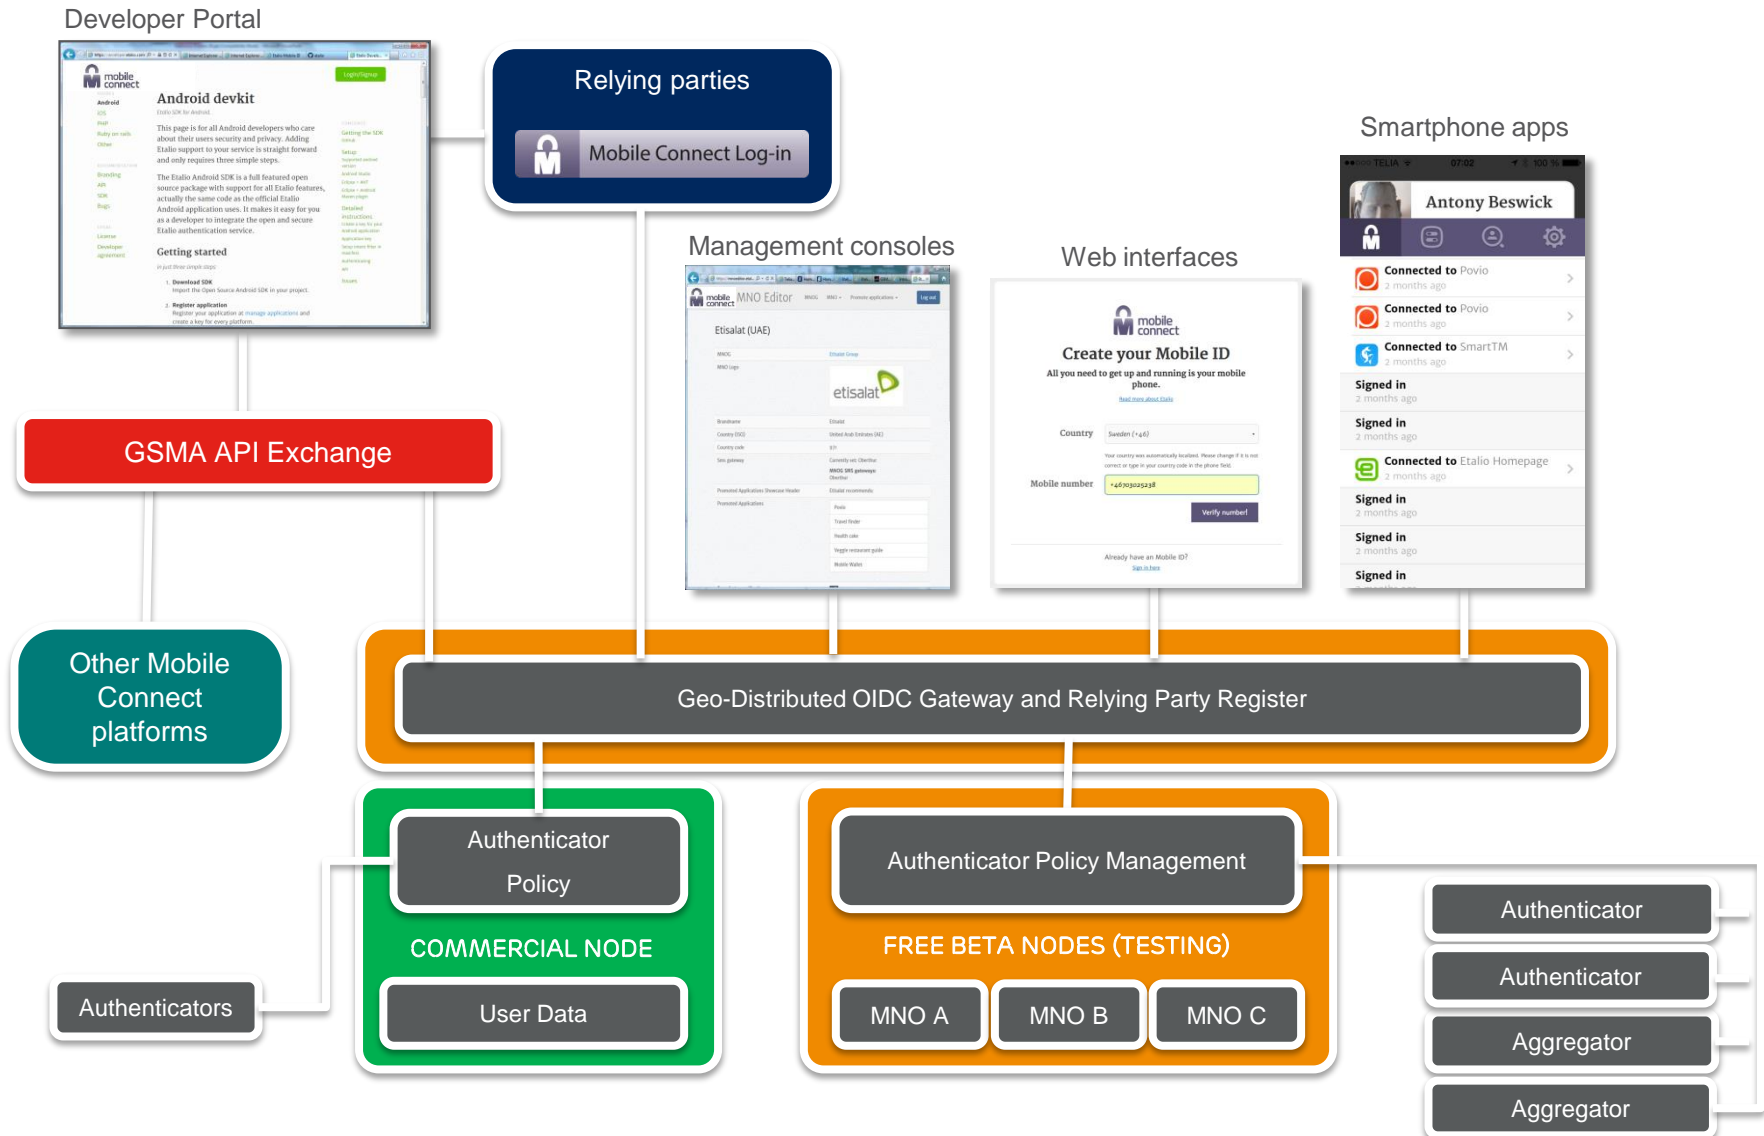

ARCHITECTURE