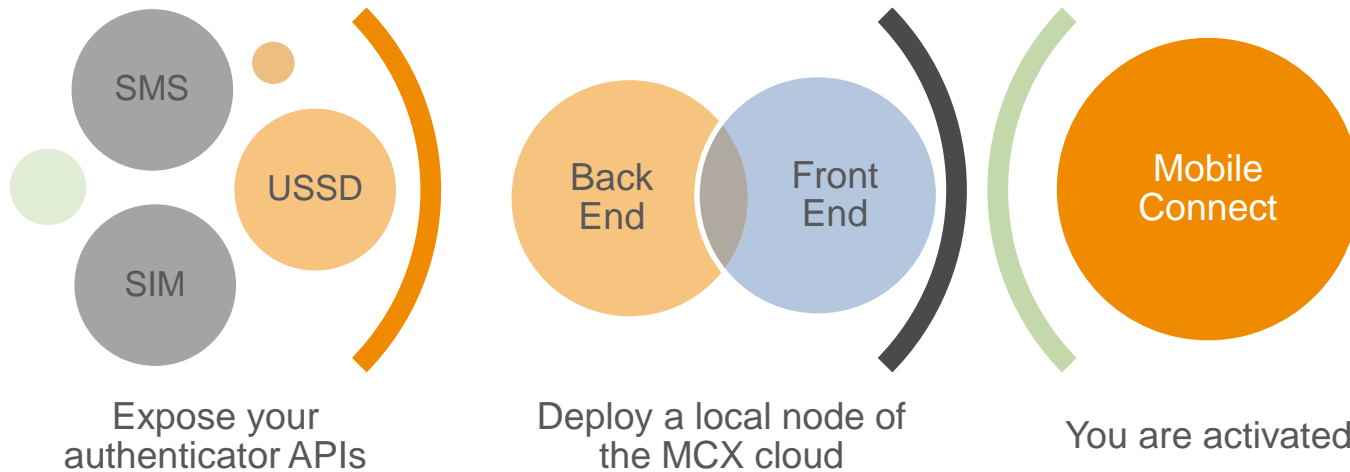

MOBILE CONNECT ACCELERATOR

BY ERICSSON

ERICSSON MCX

Complete e2e mobile connect solution

Start immediately with free trial

Ultra-low cost cloud deployment with local data hosting

SIMPLE ACTIVATION

START TODAY

...you a digital
locker

1) Activate Today

2) Commercial
launch

- ❖ Deploy own web servers for back-end
- ❖ Integrate authenticator APIs
- ❖ Upload own EULA and Developer agreement
- ❖ Sign:
 - Ericsson SaaS Agreement
 - GSMA Mobile Connect license
 - API Exchange agreement