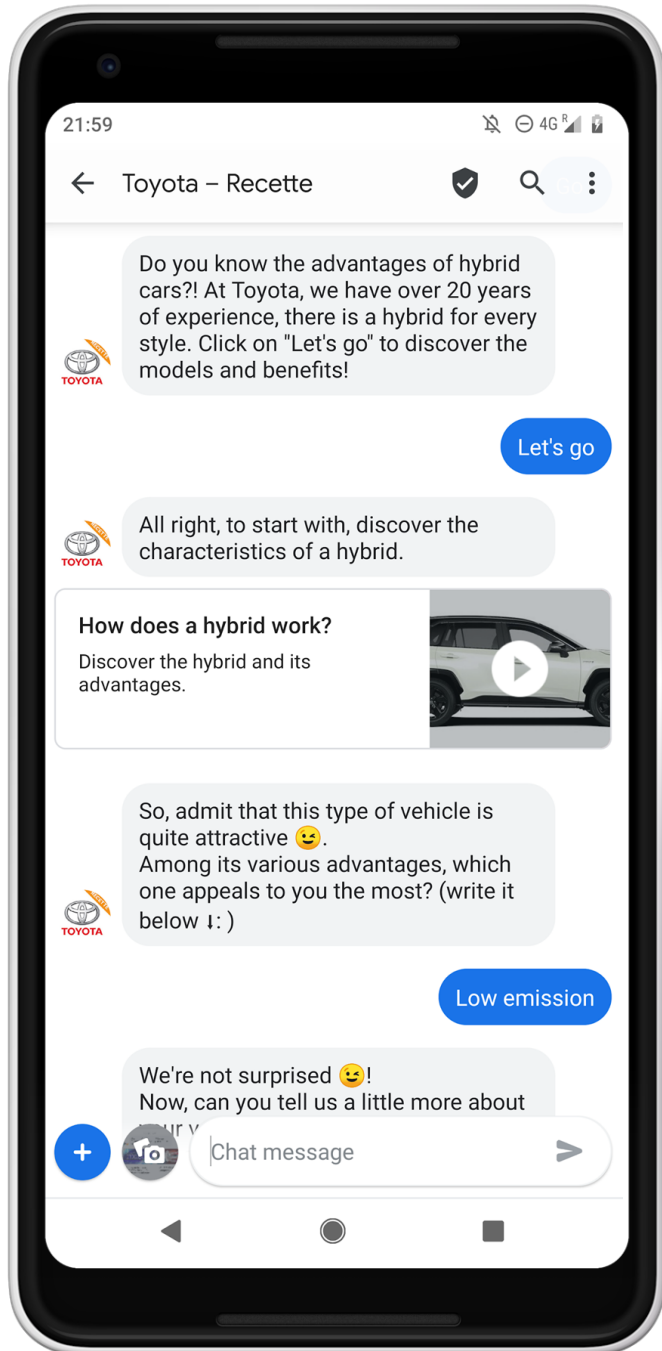

Tunisie Telecom

3. Travel, shopping, food and leisure

Increase revenue

Offer personalization based
on user profile

Facilitate onsite conversion

Toyota

Pizza Hut Delivery

SeatMate (Jet Blue)