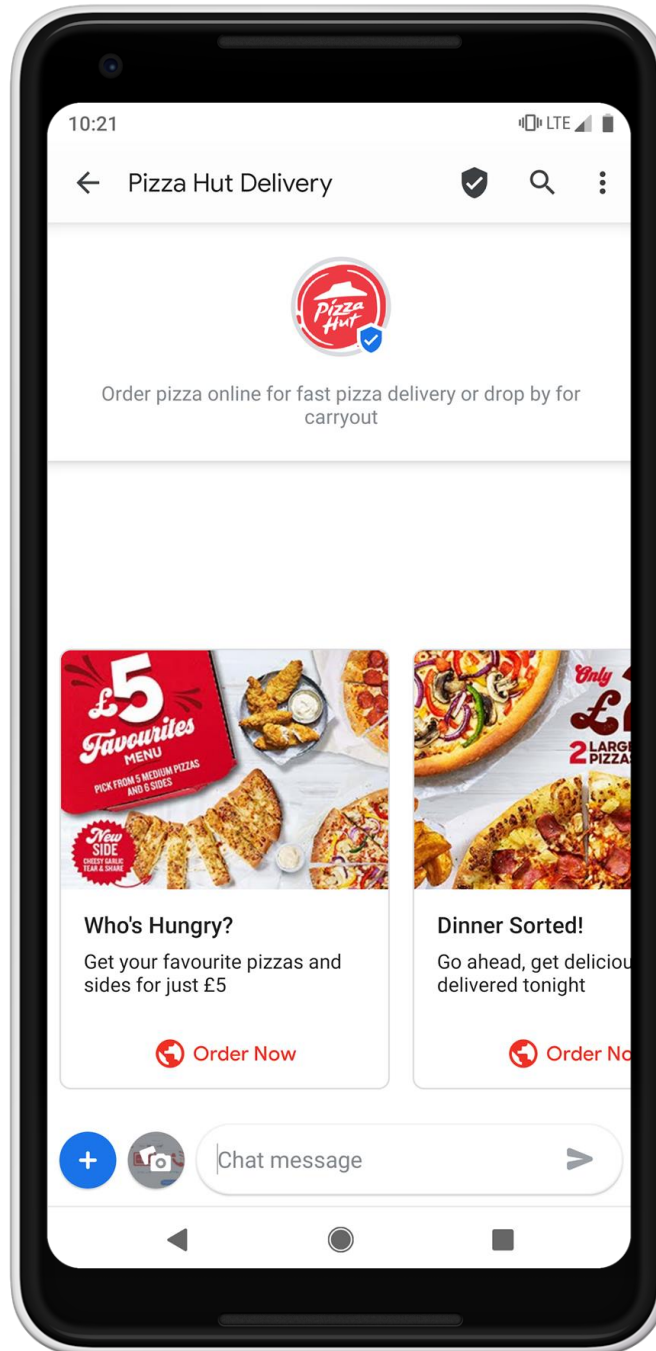

Tunisie Telecom

3. Travel, shopping, food and leisure

Increase revenue

Offer personalization based
on user profile

Facilitate onsite conversion

Toyota

Pizza Hut Delivery

SeatMate (Jet Blue)