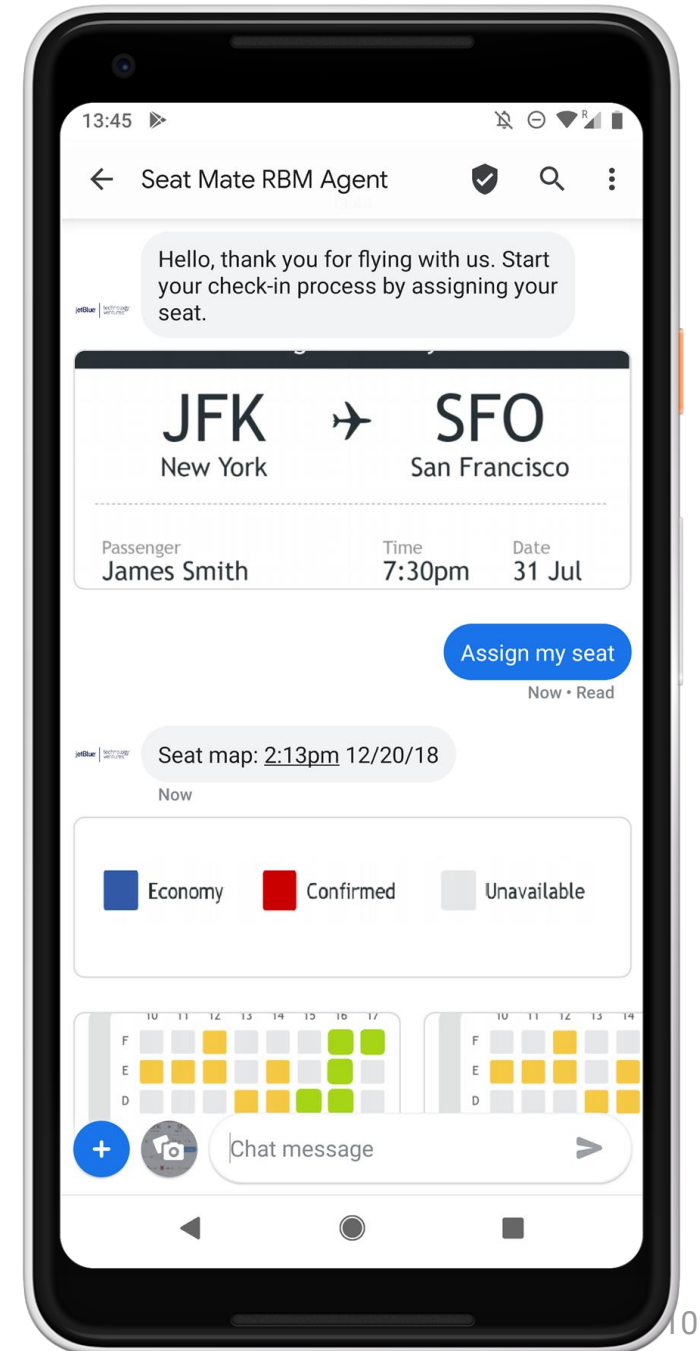

Tunisie Telecom

3. Travel, shopping, food and leisure

Increase revenue

Offer personalization based
on user profile

Facilitate onsite conversion

Toyota

Pizza Hut Delivery

SeatMate (Jet Blue)