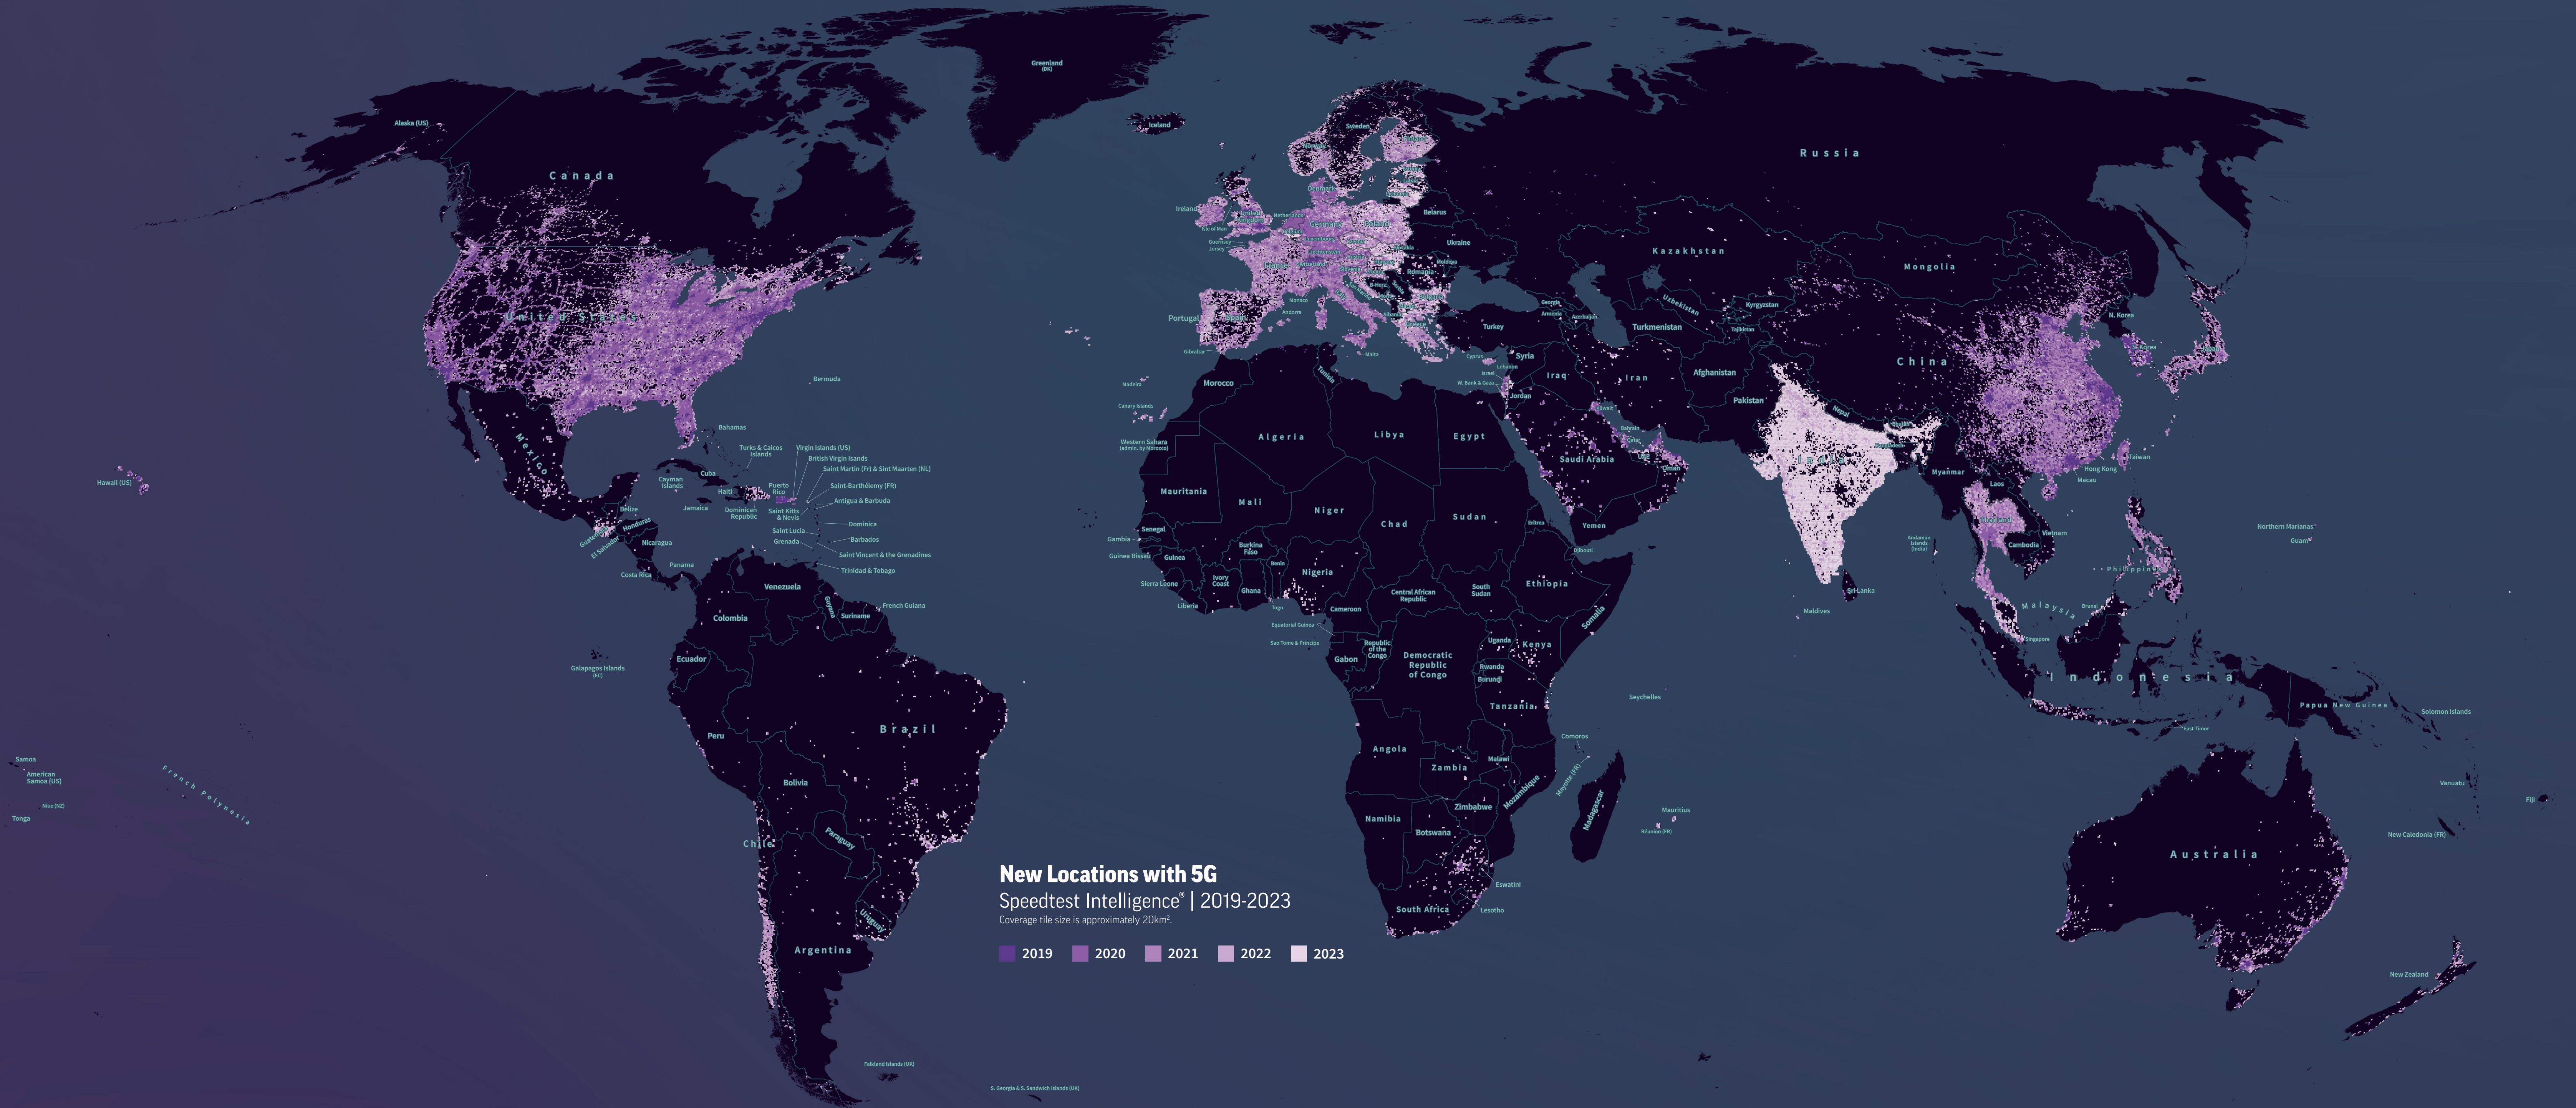

THE STATE OF 5G

by Ookla, the global leader in internet testing and network intelligence

New Locations with 5G
Speedtest Intelligence® | 2019-2023
Coverage tile size is approximately 20km².

2019 2020 2021 2022 2023

📶 **5G Download**
Median
207.42 Mbps
2023
17%
Faster
177.60 Mbps
2022

📶 **5G Upload**
Median
19.90 Mbps
2023
1%
Faster
19.60 Mbps
2022

🕒 **5G Latency**
Multi-server
44 ms
2023
0%
44 ms
2022

Total 5G Locations
Speedtest Intelligence® | 2023