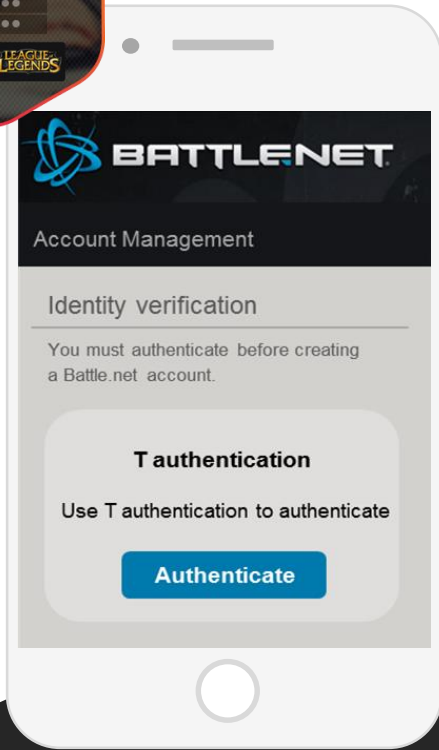

T-Authentication by SK Telecom

Current authentication market in Korea

모든 통신사 인증앱 제공
 인증 UI, 개발규격 표준화
 모든 SP의 휴대폰본인인증 이용

연간 휴대폰인증 이용자:
 연간 휴대폰인증 건수 :
 전체 SP : 31000개

Segmentation of the authentication market

Log in(Sign Up)

Money Transfer

Payment

Brief introduction of the T-authentication

Identity authentication application with mobile phone numbers, providing easy, safe and reliable services to end users and corporate customers.