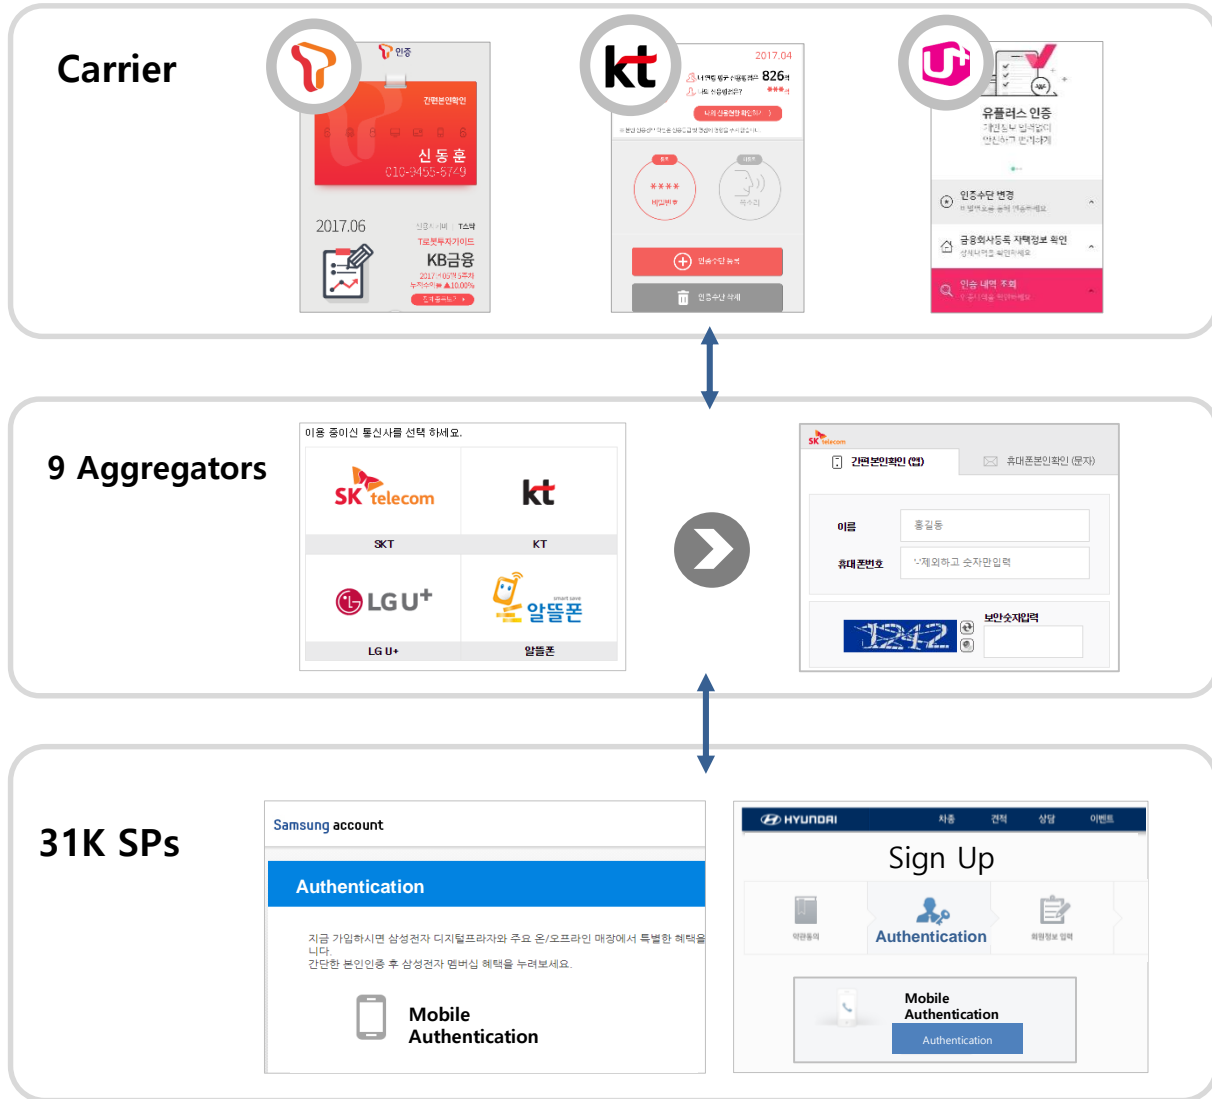

T-Authentication by SK Telecom

Current authentication market in Korea

모든 통신사 인증앱 제공
 인증 UI, 개발규격 표준화
 모든 SP의 휴대폰본인인증 이용

연간 휴대폰인증 이용자:
 연간 휴대폰인증 건수 :
 전체 SP : 31000개

Segmentation of the authentication market

Log in(Sign Up)

Money Transfer

Payment

Brief introduction of the T-authentication

Identity authentication application with mobile phone numbers, providing easy, safe and reliable services to end users and corporate customers.

<p>Use case</p>	 <p>Log in Log in, Sign-Up Reset Password</p>	 <p>Money Transfer Online banking (e.g., transfer, loan exchange)</p>	 <p>Payment Used for authentication of Samsung pay, Kakao pay, Naver pay etc.</p>
<p>Technology</p>	<p>mobile connect</p> <p>LoA 2, 3, 4 Identity GateWay</p>		<p>Biometrics Authentication</p> 
<p>Status</p>	<p>Handing 8.5M Authentications per Month</p>	<p>T Authentication App Users 7.6M</p>	<p>31,000 partner companies</p>