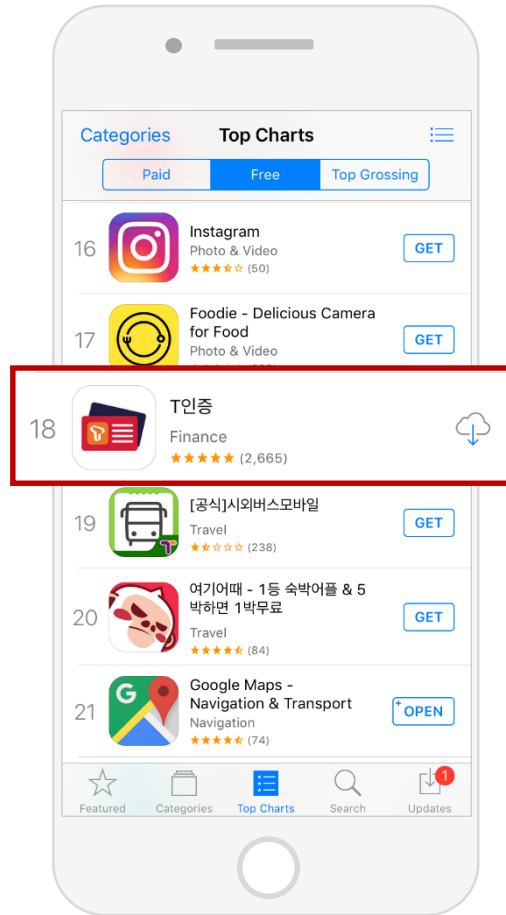

No Additional Revenue

Three different Platform

Cumbersome UX

Video – T authentication

Current status of the T Auth.

South Korea App Store

Current status of the T Auth.

- T인증 누적이용자 및 누적인증건수