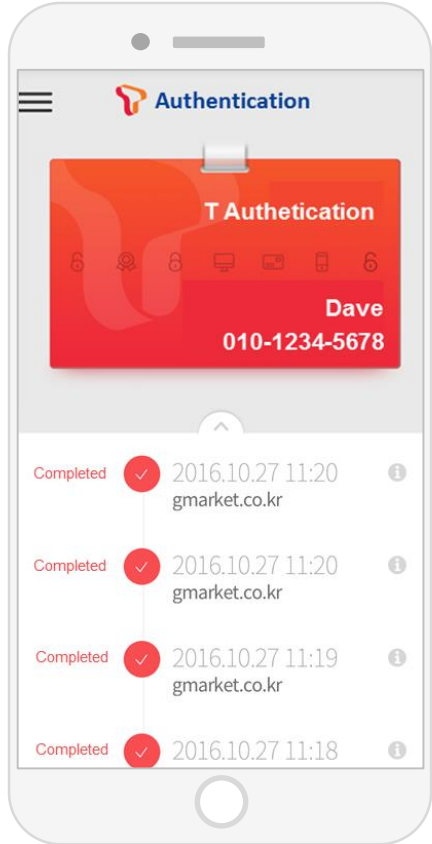

T-Authentication by SK Telecom

Current authentication market in Korea

모든 통신사 인증앱 제공
 인증 UI, 개발규격 표준화
 모든 SP의 휴대폰본인인증 이용

연간 휴대폰인증 이용자:
 연간 휴대폰인증 건수 :
 전체 SP : 31000개

Segmentation of the authentication market

Log in(Sign Up)

Money Transfer

Payment

Brief introduction of the T-authentication

Identity authentication application with mobile phone numbers, providing easy, safe and reliable services to end users and corporate customers.

<p>Use case</p>	 <p>Log in Log in, Sign-Up Reset Password</p>	 <p>Money Transfer Online banking (e.g., transfer, loan exchange)</p>	 <p>Payment Used for authentication of Samsung pay, Kakao pay, Naver pay etc.</p>
<p>Technology</p>	<p>mobile connect</p> <p>LoA 2, 3, 4 Identity GateWay</p>		<p>Biometrics Authentication</p> 
<p>Status</p>	<p>Handing 8.5M Authentications per Month</p>	<p>T Authentication App Users 7.6M</p>	<p>31,000 partner companies</p>