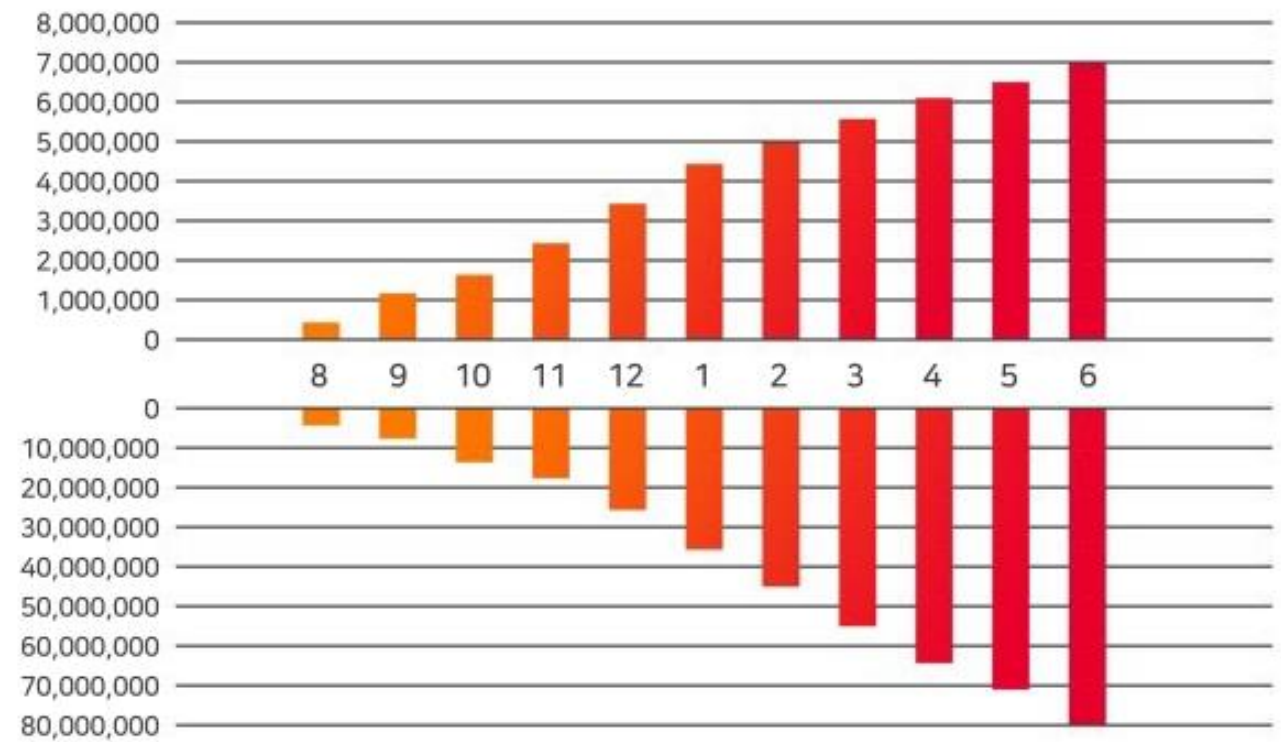

Current status of the T Auth.

- T인증 누적이용자 및 누적인증건수

7.6M
누적이용자

80M
누적인증건