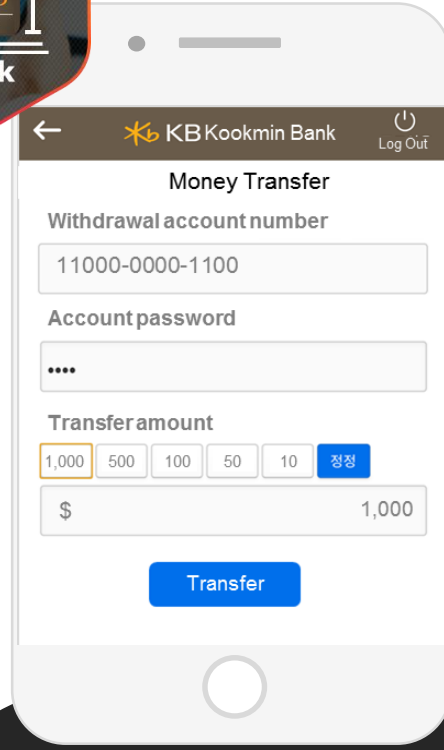

T-Authentication by SK Telecom

Current authentication market in Korea

모든 통신사 인증앱 제공
 인증 UI, 개발규격 표준화
 모든 SP의 휴대폰본인인증 이용

연간 휴대폰인증 이용자:
 연간 휴대폰인증 건수 :
 전체 SP : 31000개

Segmentation of the authentication market

Log in(Sign Up)

Money Transfer

Payment

Brief introduction of the T-authentication

Identity authentication application with mobile phone numbers, providing easy, safe and reliable services to end users and corporate customers.