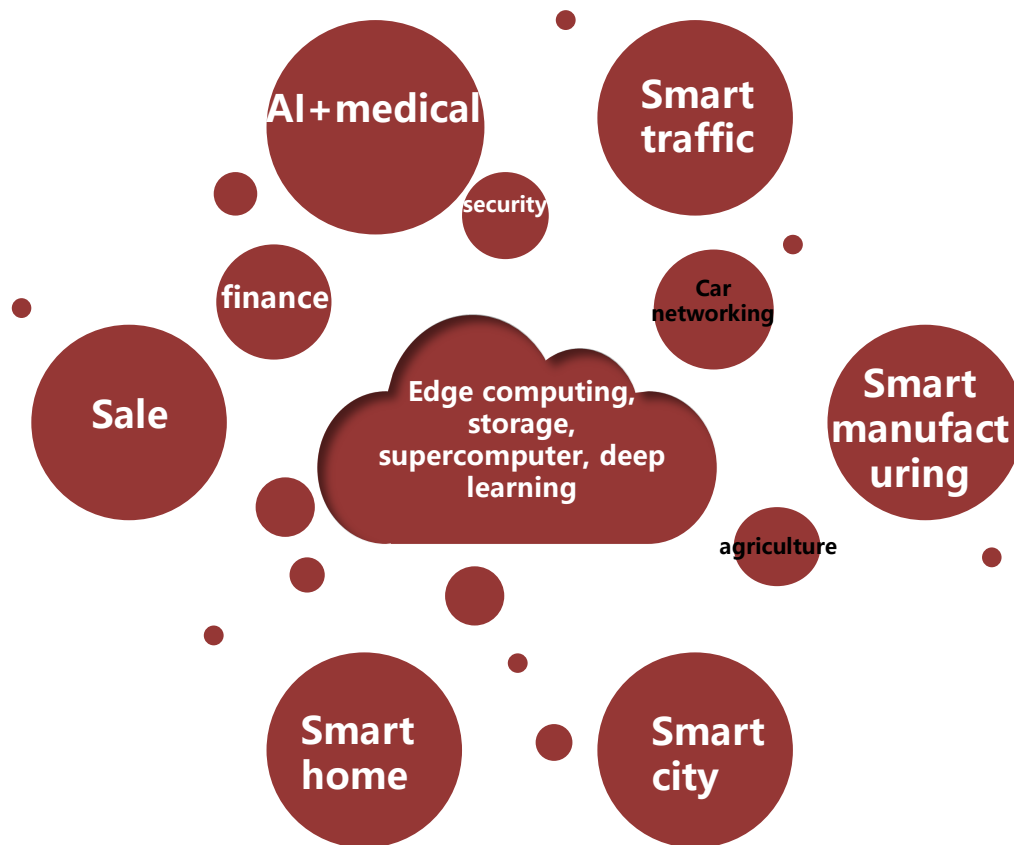

# AIoT-The general trend

An aerial night view of a city, showing illuminated streets and buildings. A large red semi-transparent rectangle is overlaid on the left side of the image, containing the title text.

**SUNSEA AIOT**

智慧连接万物

# SUNSEA AIOT cloud+edge, AI-Empowerment

The AI Internet of Things requires synergy between the edge and the cloud platform:

- data synchronization
- Distribution
- Model update
- Keep training
- Reverse search
- Data analysis

# The new AIoT nerve center of city