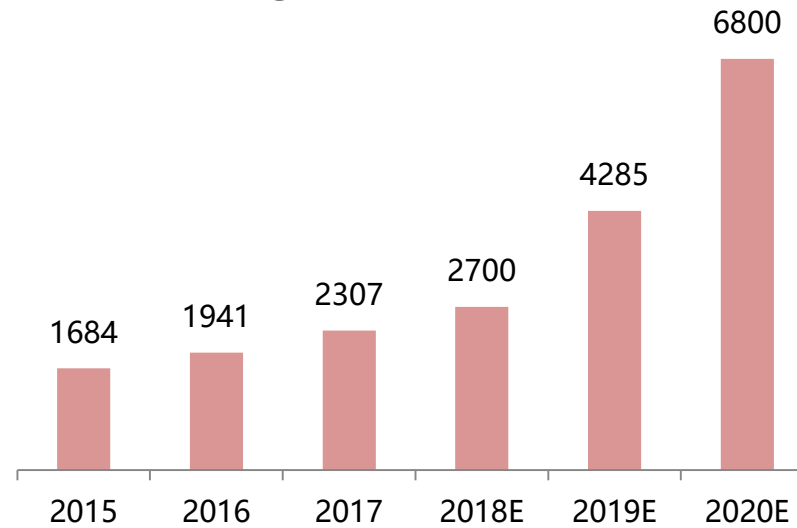

The AI market is growing rapidly

Global artificial intelligence market size (100 million US dollars)