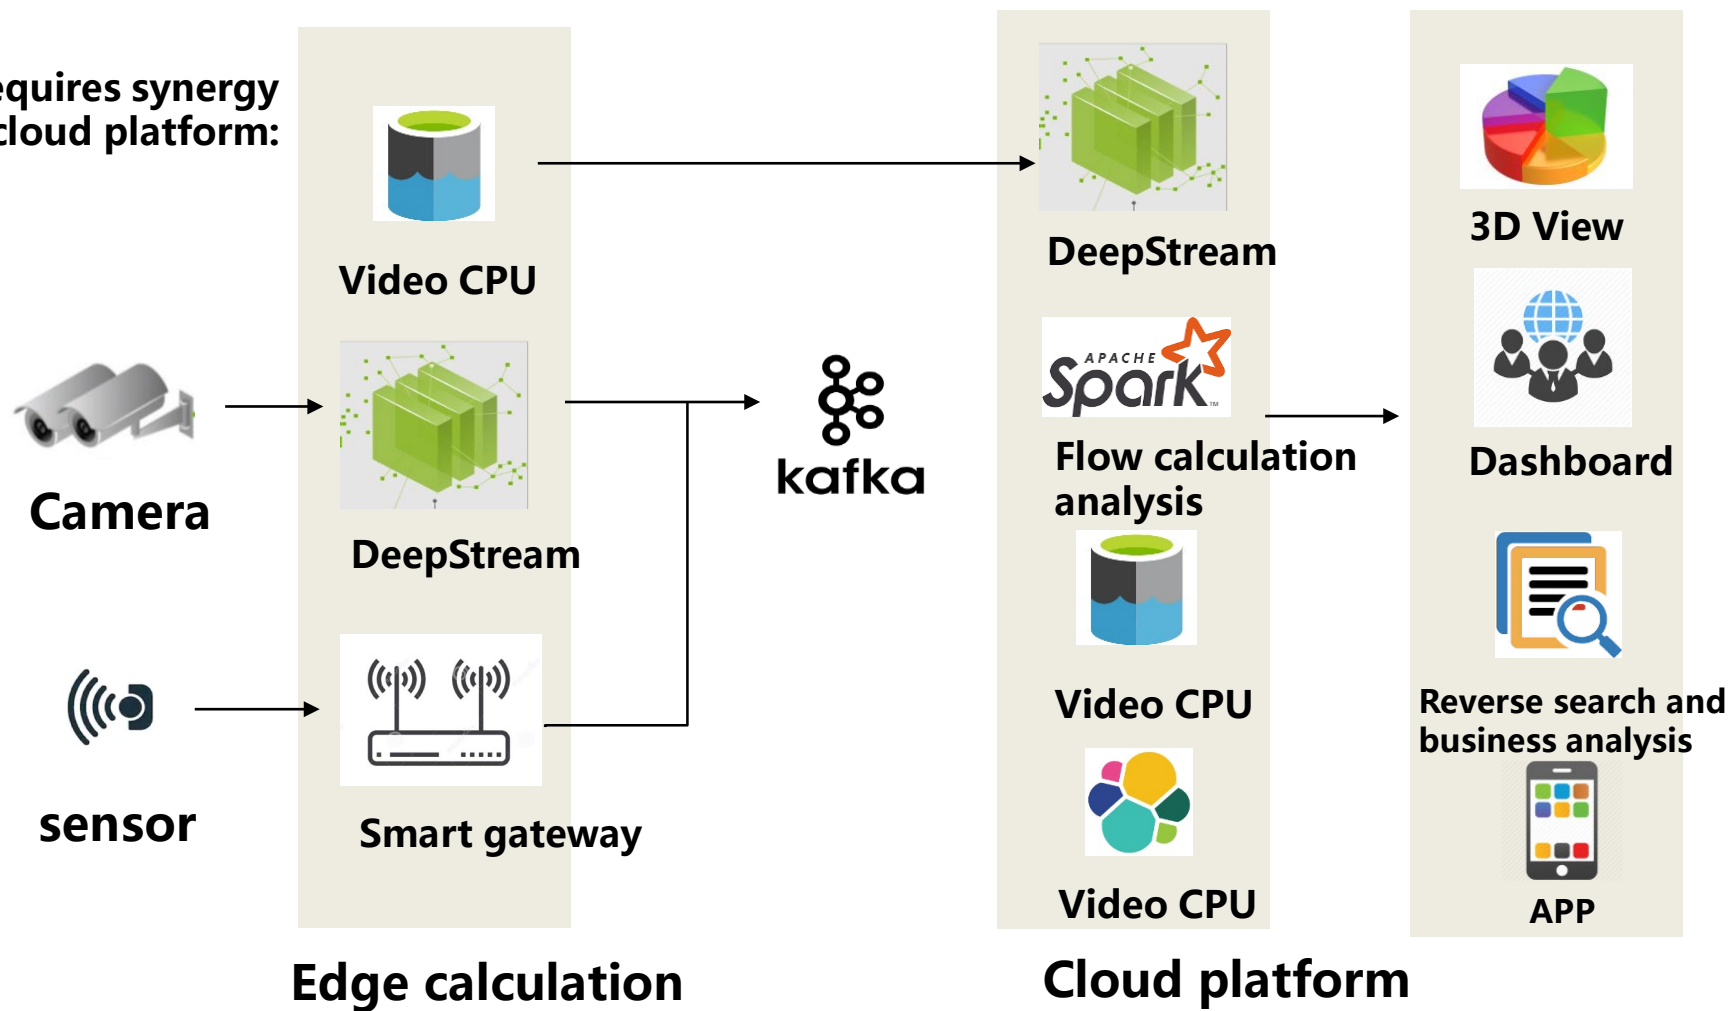

**SUNSEA AIOT**

智慧连接万物

# SUNSEA AIOT cloud+edge, AI-Empowerment

The AI Internet of Things requires synergy between the edge and the cloud platform:

- data synchronization
- Distribution
- Model update
- Keep training
- Reverse search
- Data analysis

# The new AIoT nerve center of city

# 日海智能 AI边缘计算终端

- 多种Cam接入模式
- n\*USB Camera/8 \*IP Camera/6\*AHD Camera
- 深度学习: 8通道1080P\*30fps深度学习
- 音视频编码: 250Mbps
- 音视频解码: 500Mbps

AI car edge computing terminal

DMS

ADAS

Face recognition

Item left