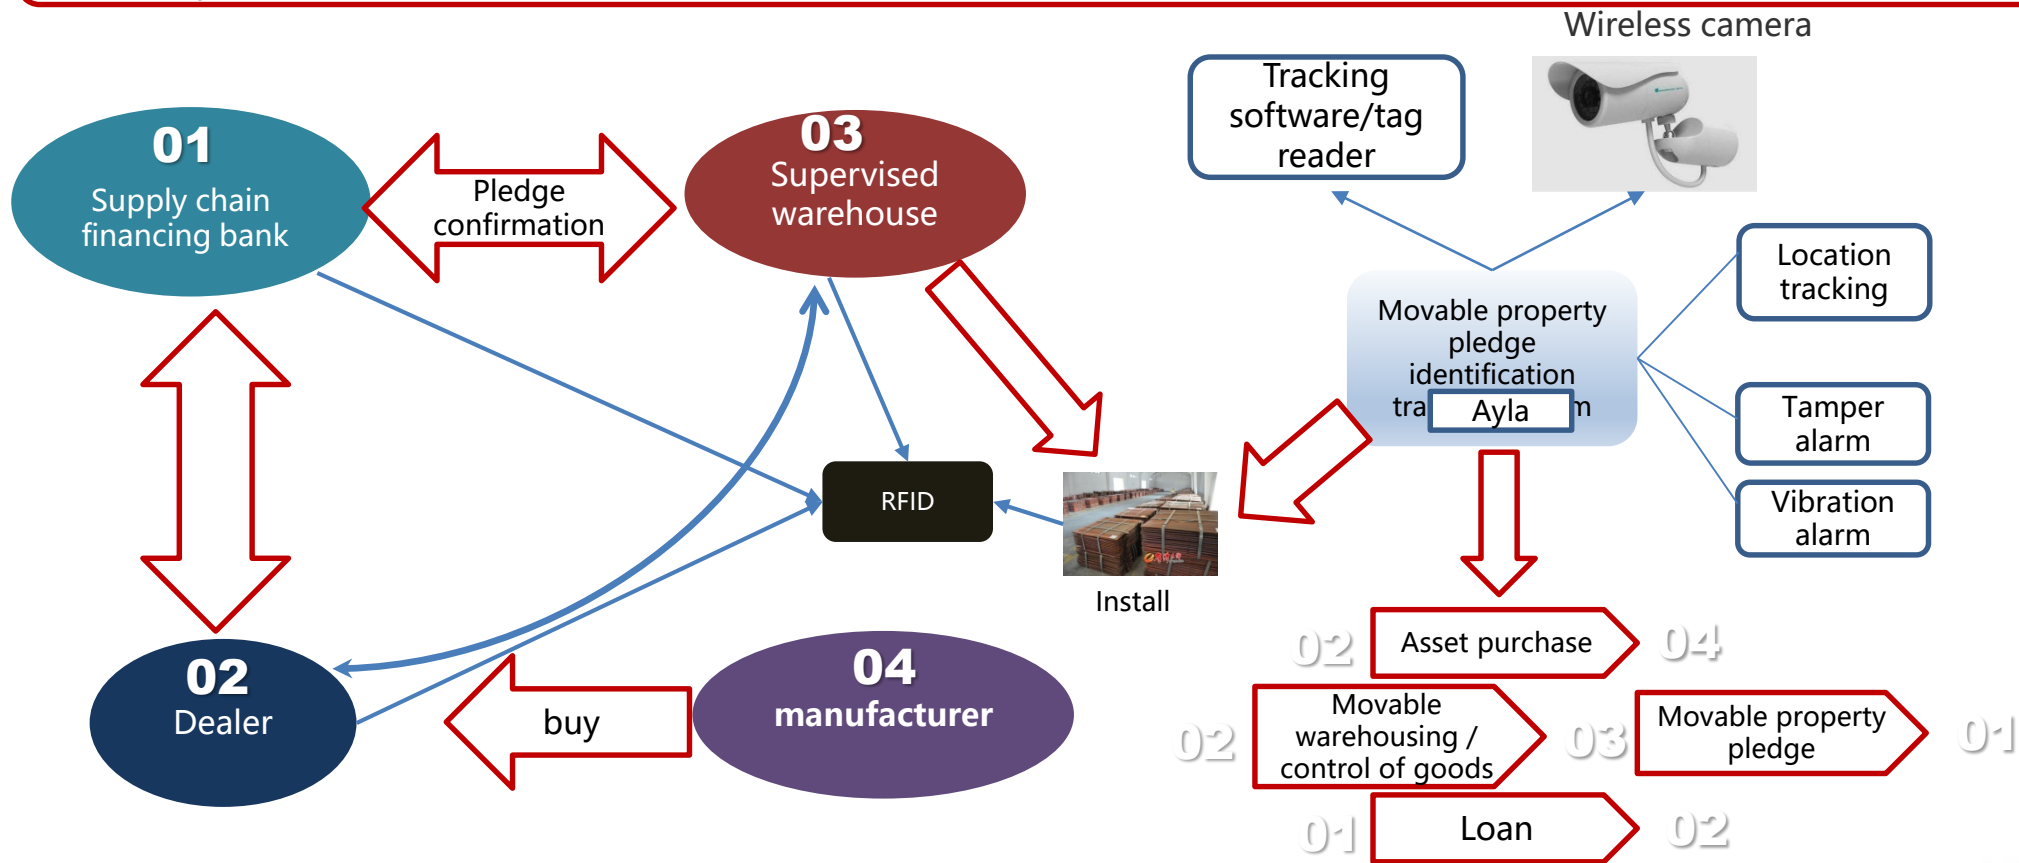

SUNSEA AIOT participated in the construction of smart city in Shanghai from Jing'an 151 project "Shanghai New Metropolitan Area IOT Network" and Qingpu "Smart Security Community" project. The scene products expanded from fire geomagnetism, smart manhole cover and water level monitoring to independent smoke and intelligence. Bracelets, electric vehicle management, smart street lights, high-altitude parabolic, smart trash cans, environmental monitoring, etc.

qingpu smart community project  
The first "China International Import  
Expo" supporting construction project

Smart parking

Water level monitoring

smart manhole cover

smart fire hydrant

smart wristband

High altitude parabola management

Smart lighting

Electric vehicle management

.....

Smart trash can

**SUNSEA AIOT**  
日海智能

# Jiangxi National Reserve Copper Case

The pledge of movable property in the warehousing segment of the supply chain financial scenario is mainly through the related Internet of Things technology. The pledge party, the treasury manager and the bank supervisor can simultaneously understand the status of the asset inventory and confirm the issuance and recovery of the loan.