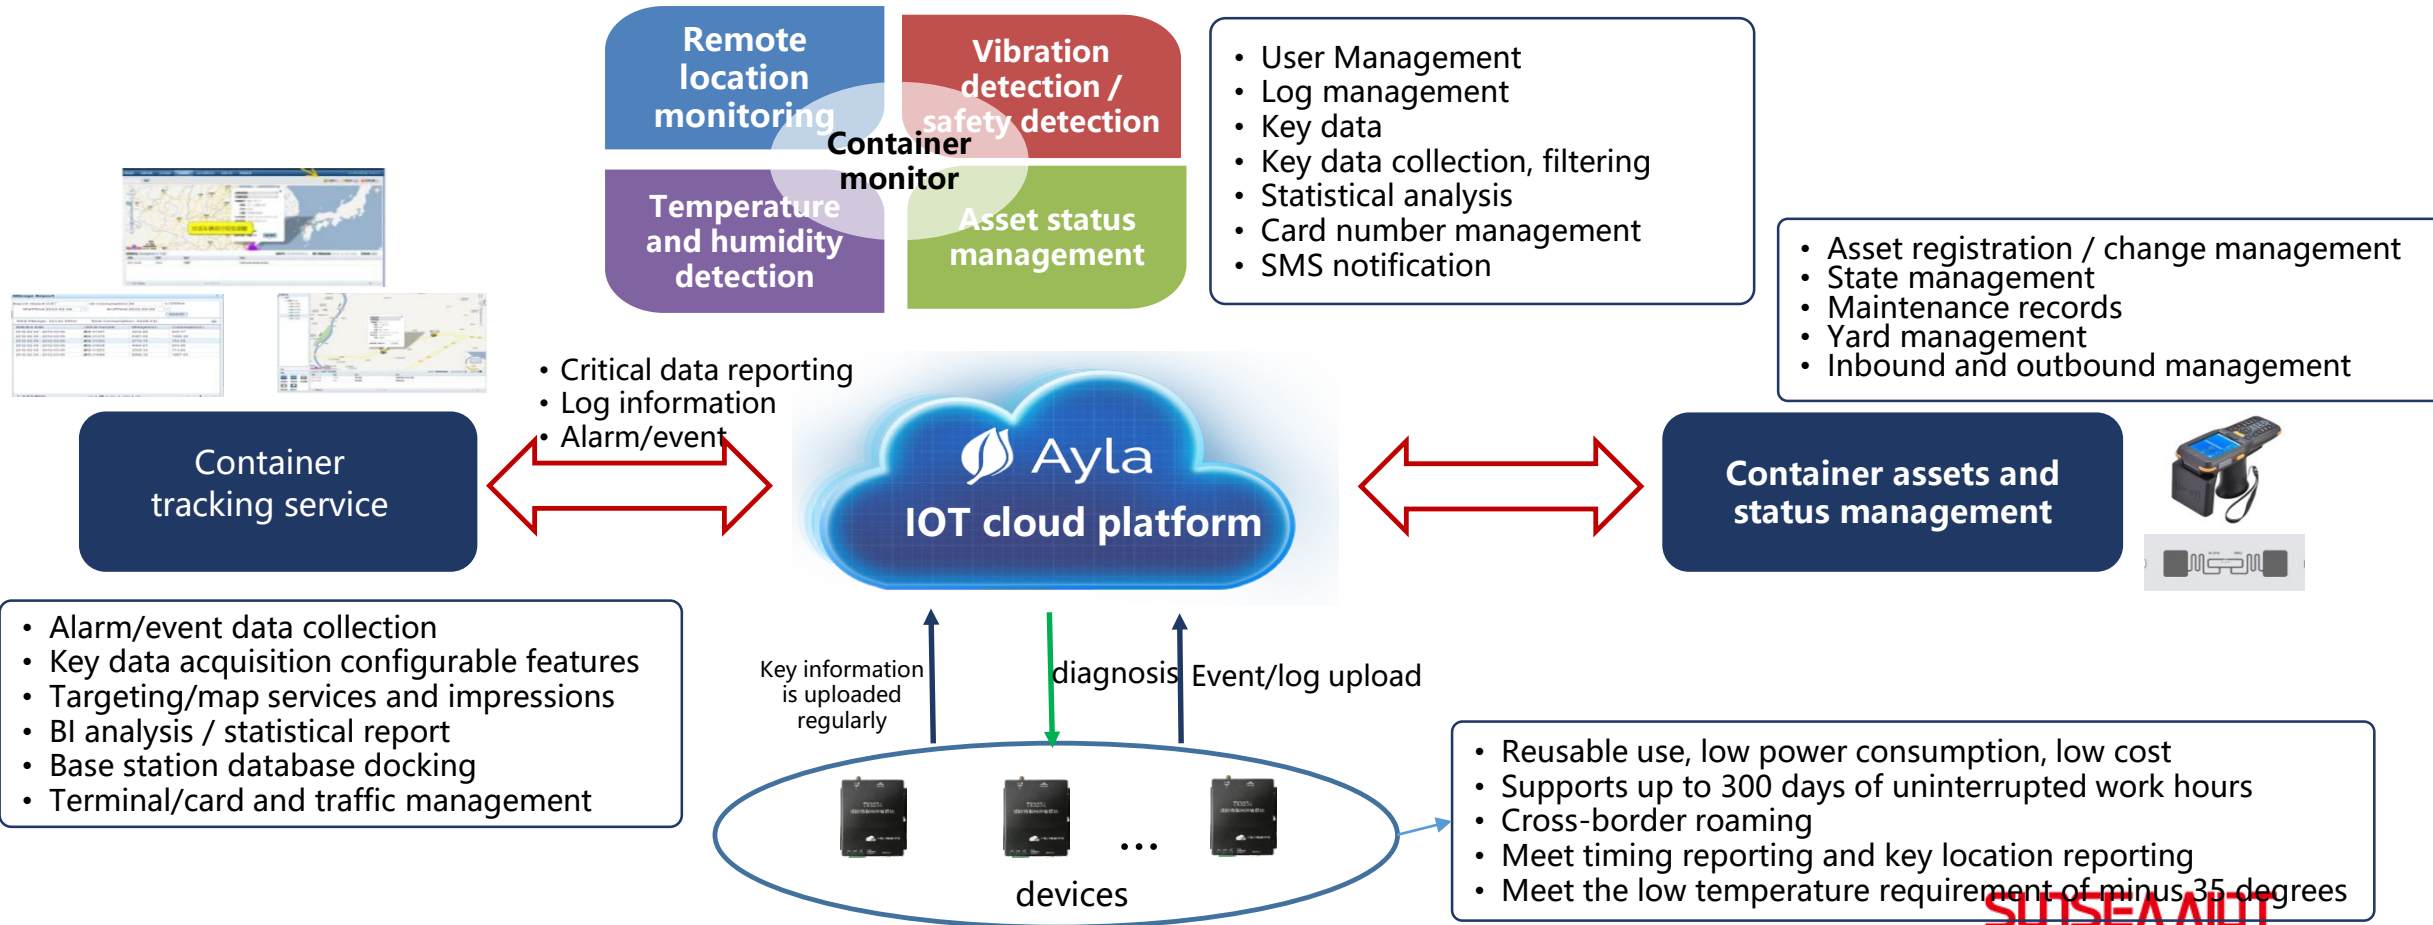

China-Europe Train Logistics

Provide a complete solution for the whole process and full-process container monitoring of CEIBS cross-border transportation from terminal to SaaS platform software