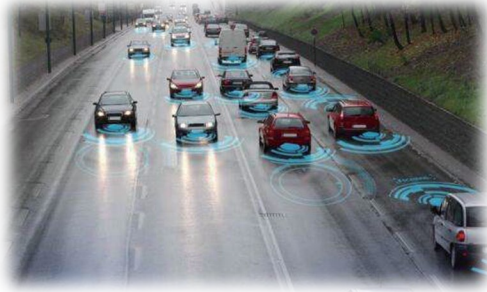

Car networking