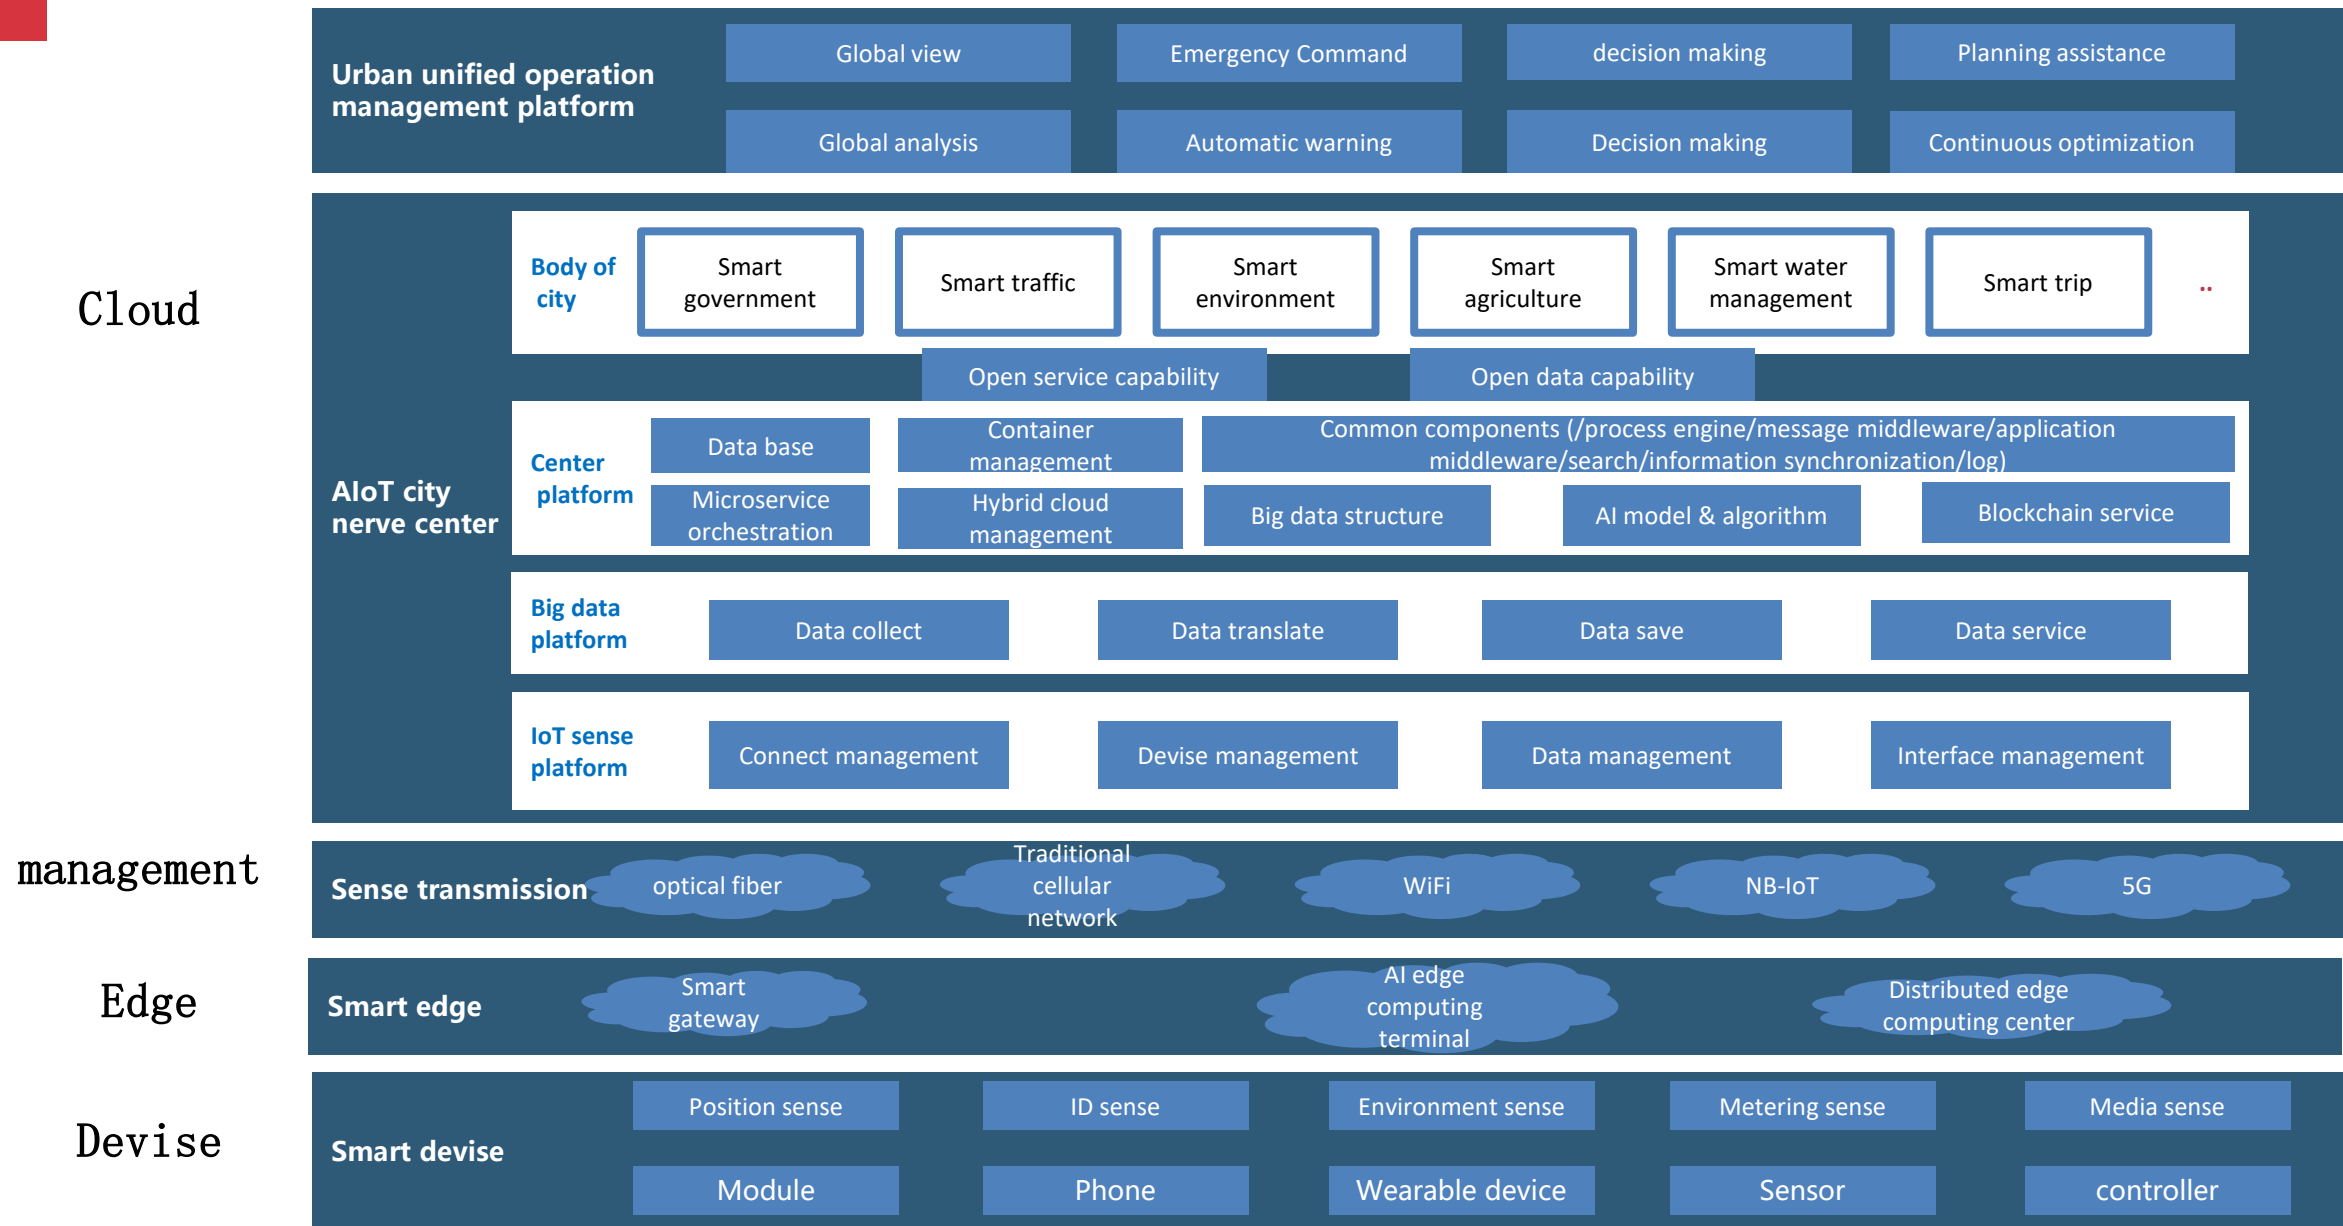

# AIoT-The general trend

An aerial night view of a city, showing illuminated streets and buildings. A large red semi-transparent rectangle is overlaid on the left side of the image, containing the title text.

**SUNSEA AIOT**

智慧连接万物

# SUNSEA AIOT cloud+edge, AI-Empowerment

The AI Internet of Things requires synergy between the edge and the cloud platform:

- data synchronization
- Distribution
- Model update
- Keep training
- Reverse search
- Data analysis

# The new AIoT nerve center of city