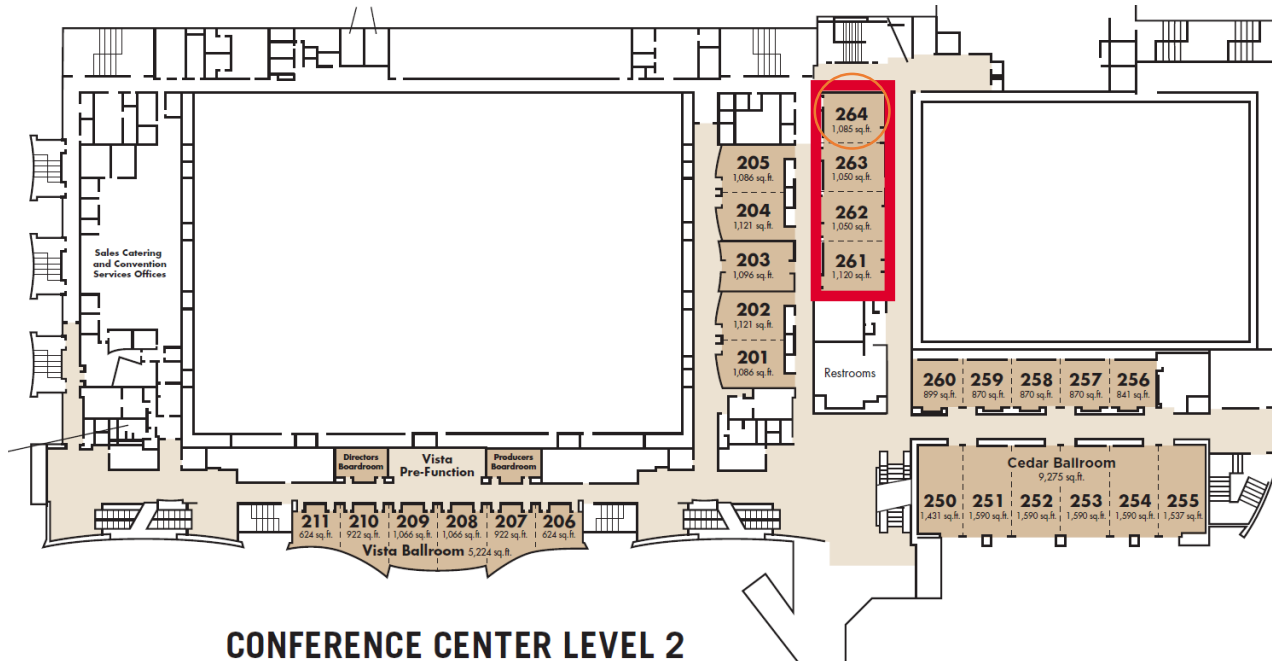

CES IoT Breakfast Briefing

Wednesday, Jan 8, 2020 | 7:30 – 9:00 AM

Room 264 (adjacent to rooms 261, 262 and 263) | **MGM Grand** | Conference Center Level 2 | 3799 Las Vegas Boulevard South, Las Vegas, NV 89109

From the main lobby entrance, follow overhead signage to the Conference Centre, leading you through the “District” and past the food court. Room 264 is located on Level 2 of the MGM Grand Conference Center, which is the same direction as the pool.

You can find a map of the hotel on the next page.

1 - Conference Center

2 - Main Lobby Entrance / Valet Parking

3 - Self-Parking and Rideshare/Uber

4 - Entrance via Monorail

5 - Entrance via Tropicana Bridge