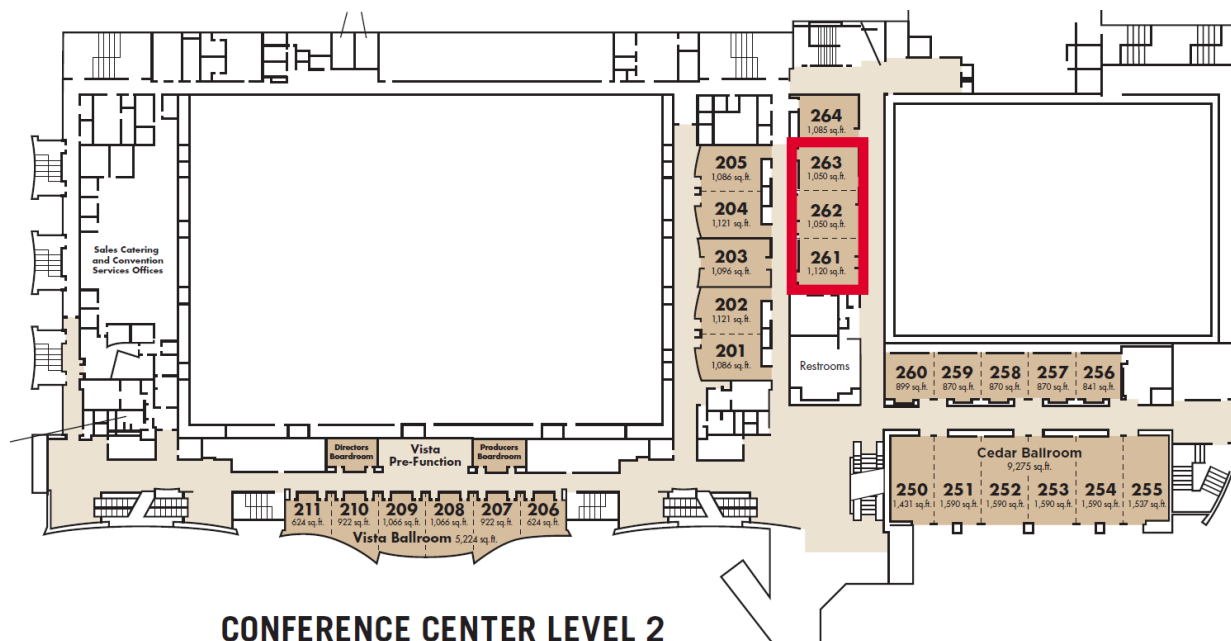

From the main lobby entrance, follow overhead signage to the Conference Centre, leading you through the “District” and past the food court. The workshop rooms 261, 262 and 263 are located on Level 2 of the MGM Grand Conference Center, which is the same direction as the pool.

You can find a map of the hotel on the next page.

1 - Conference Center

2 - Main Lobby Entrance / Valet Parking

3 - Self-Parking and Rideshare/Uber

4 - Entrance via Monorail

5 - Entrance via Tropicana Bridge