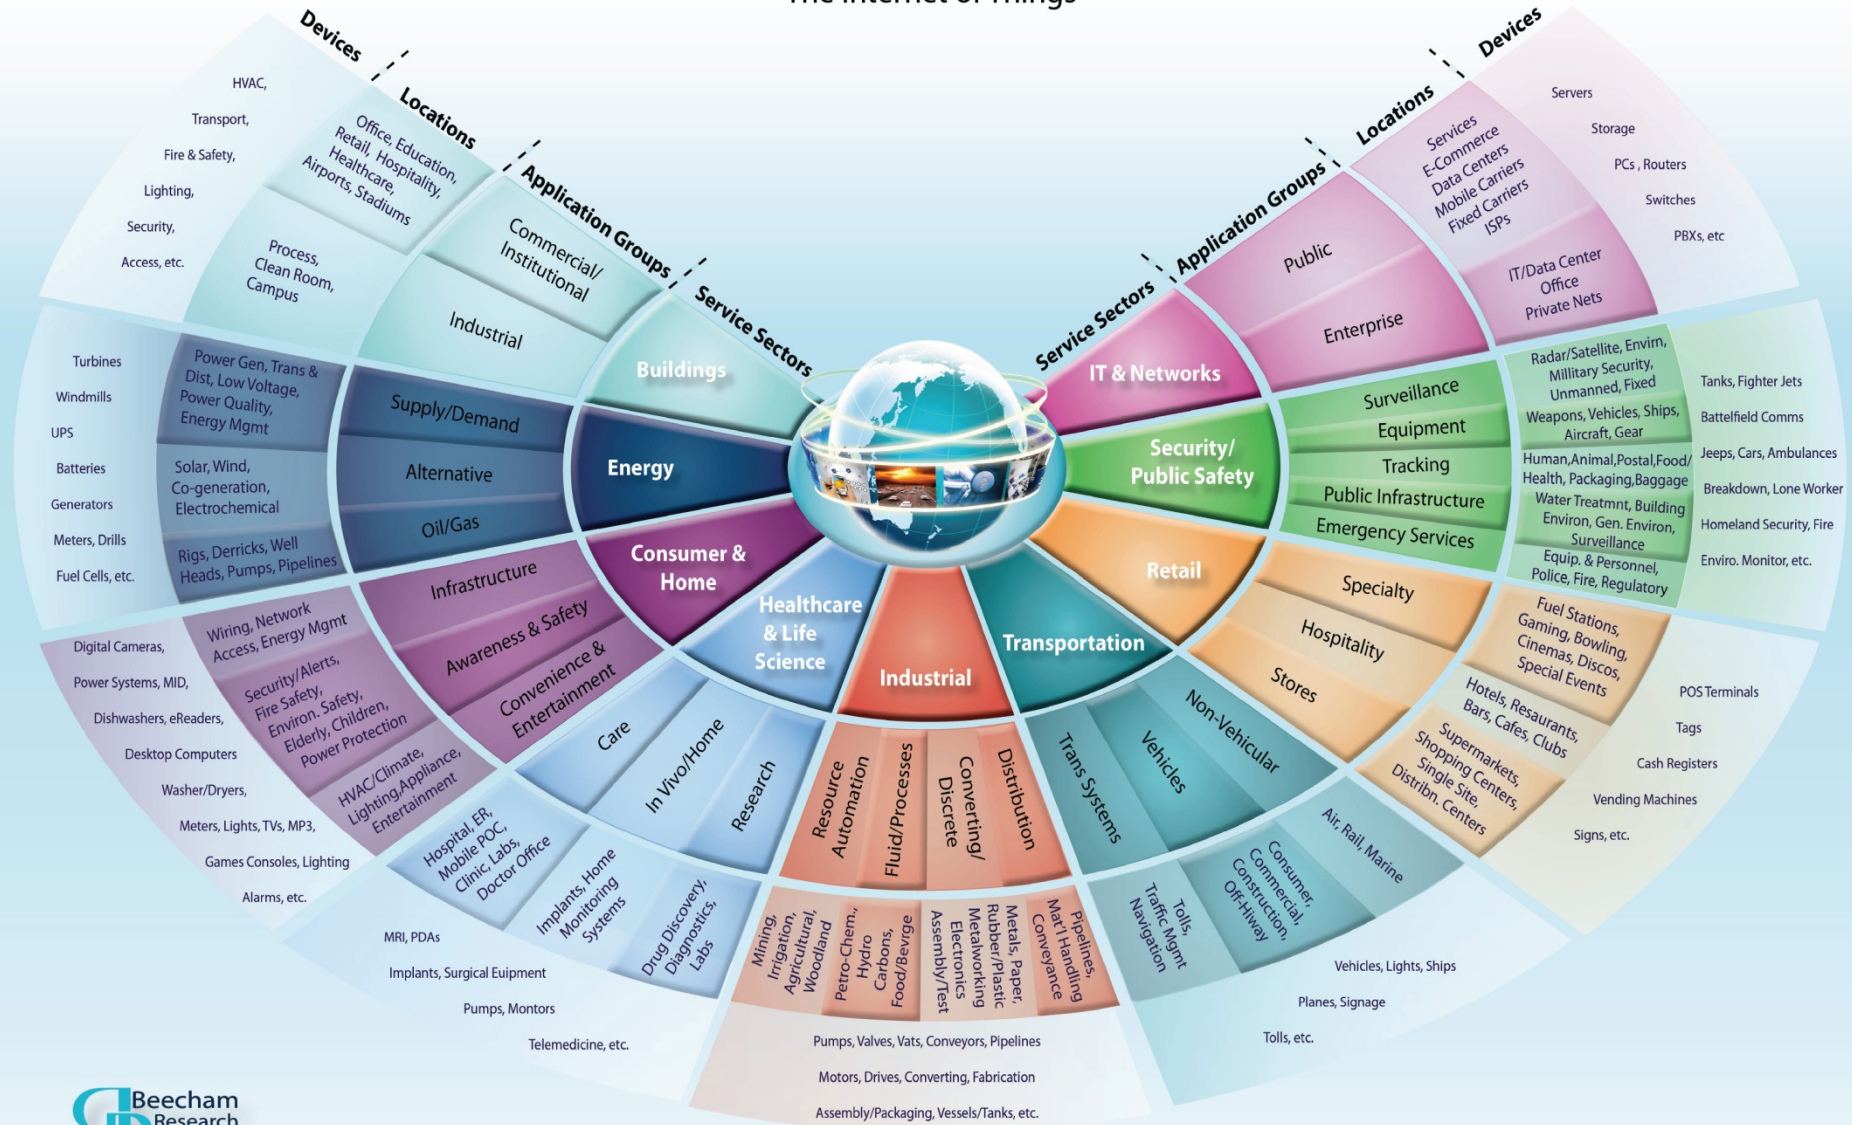

M2M World of Connected Services

The Internet of Things

Boston | London

info@beechamresearch.com

+44 (0)845 533 1758

www.beechamresearch.com

© 2009 Beecham Research Ltd.