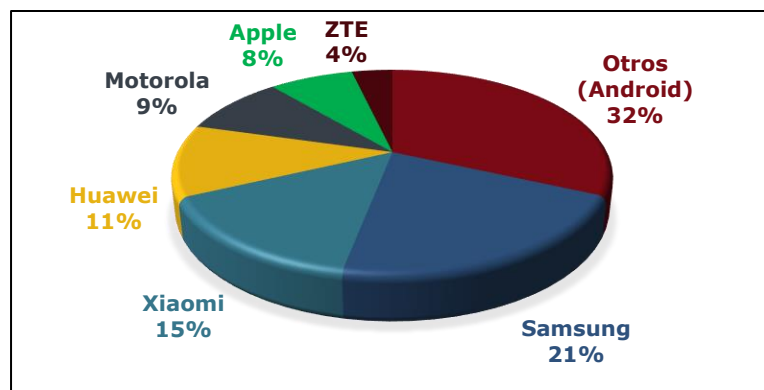

Scenario: Apple devices have no data service or internet sharing if you don't set the APN manually.

Resolution: The APNs were uploaded on the GSMA NSX platform, Altán uploaded on April 29 and was verified and tested on June 24 in validation of Apple devices.

Apple requested to validate the fixes included in the Beta version of iOS 15.6, Altán validated calls waiting, data APNs were corrected, and internet sharing APNs were added.

Apple indicated all fixes would be included in the next release of iOS starting on September 22.

This service enabled 8% of our active fleet with automatic configuration