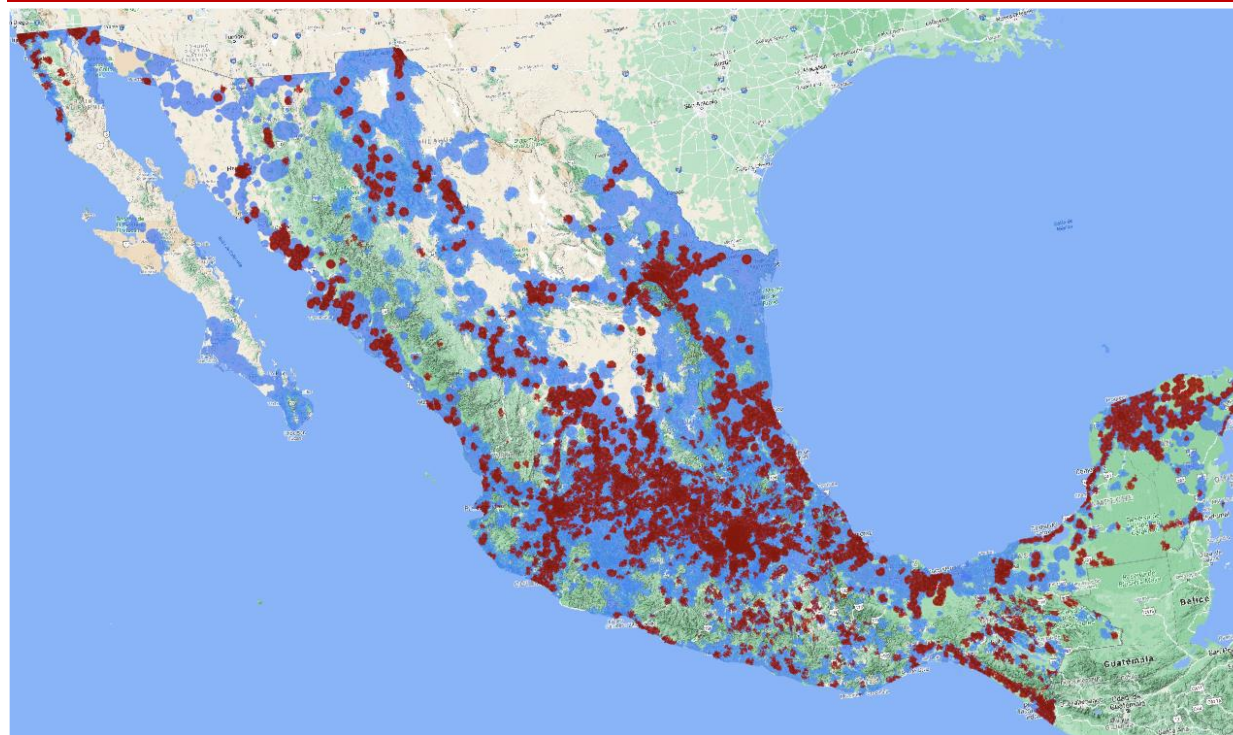

ALTAN
REDES

Altán
La red de todos

The Wholesale Network is a **unique project in Mexico**, whose objective is to transform telecommunications in the country, close the digital way and promote competitiveness

Red Compartida has national coverage

Current deployment of own Population coverage
70.66%

Altán + Partners
2023: **94.3%**

- Cobertura Altan
- Cobertura Roaming Nacional

Social Coverage

- Unique provider with 4G in more than 60K locations.
- Unique single provider in 30K locations.

- **8.4M** active end users currently.
- Presence in **87** Magic Towns.
- Coverage of more than **50%** of the Social Coverage Plan.
- More than **95,000** communities with fewer than **5,000** citizens already have coverage.