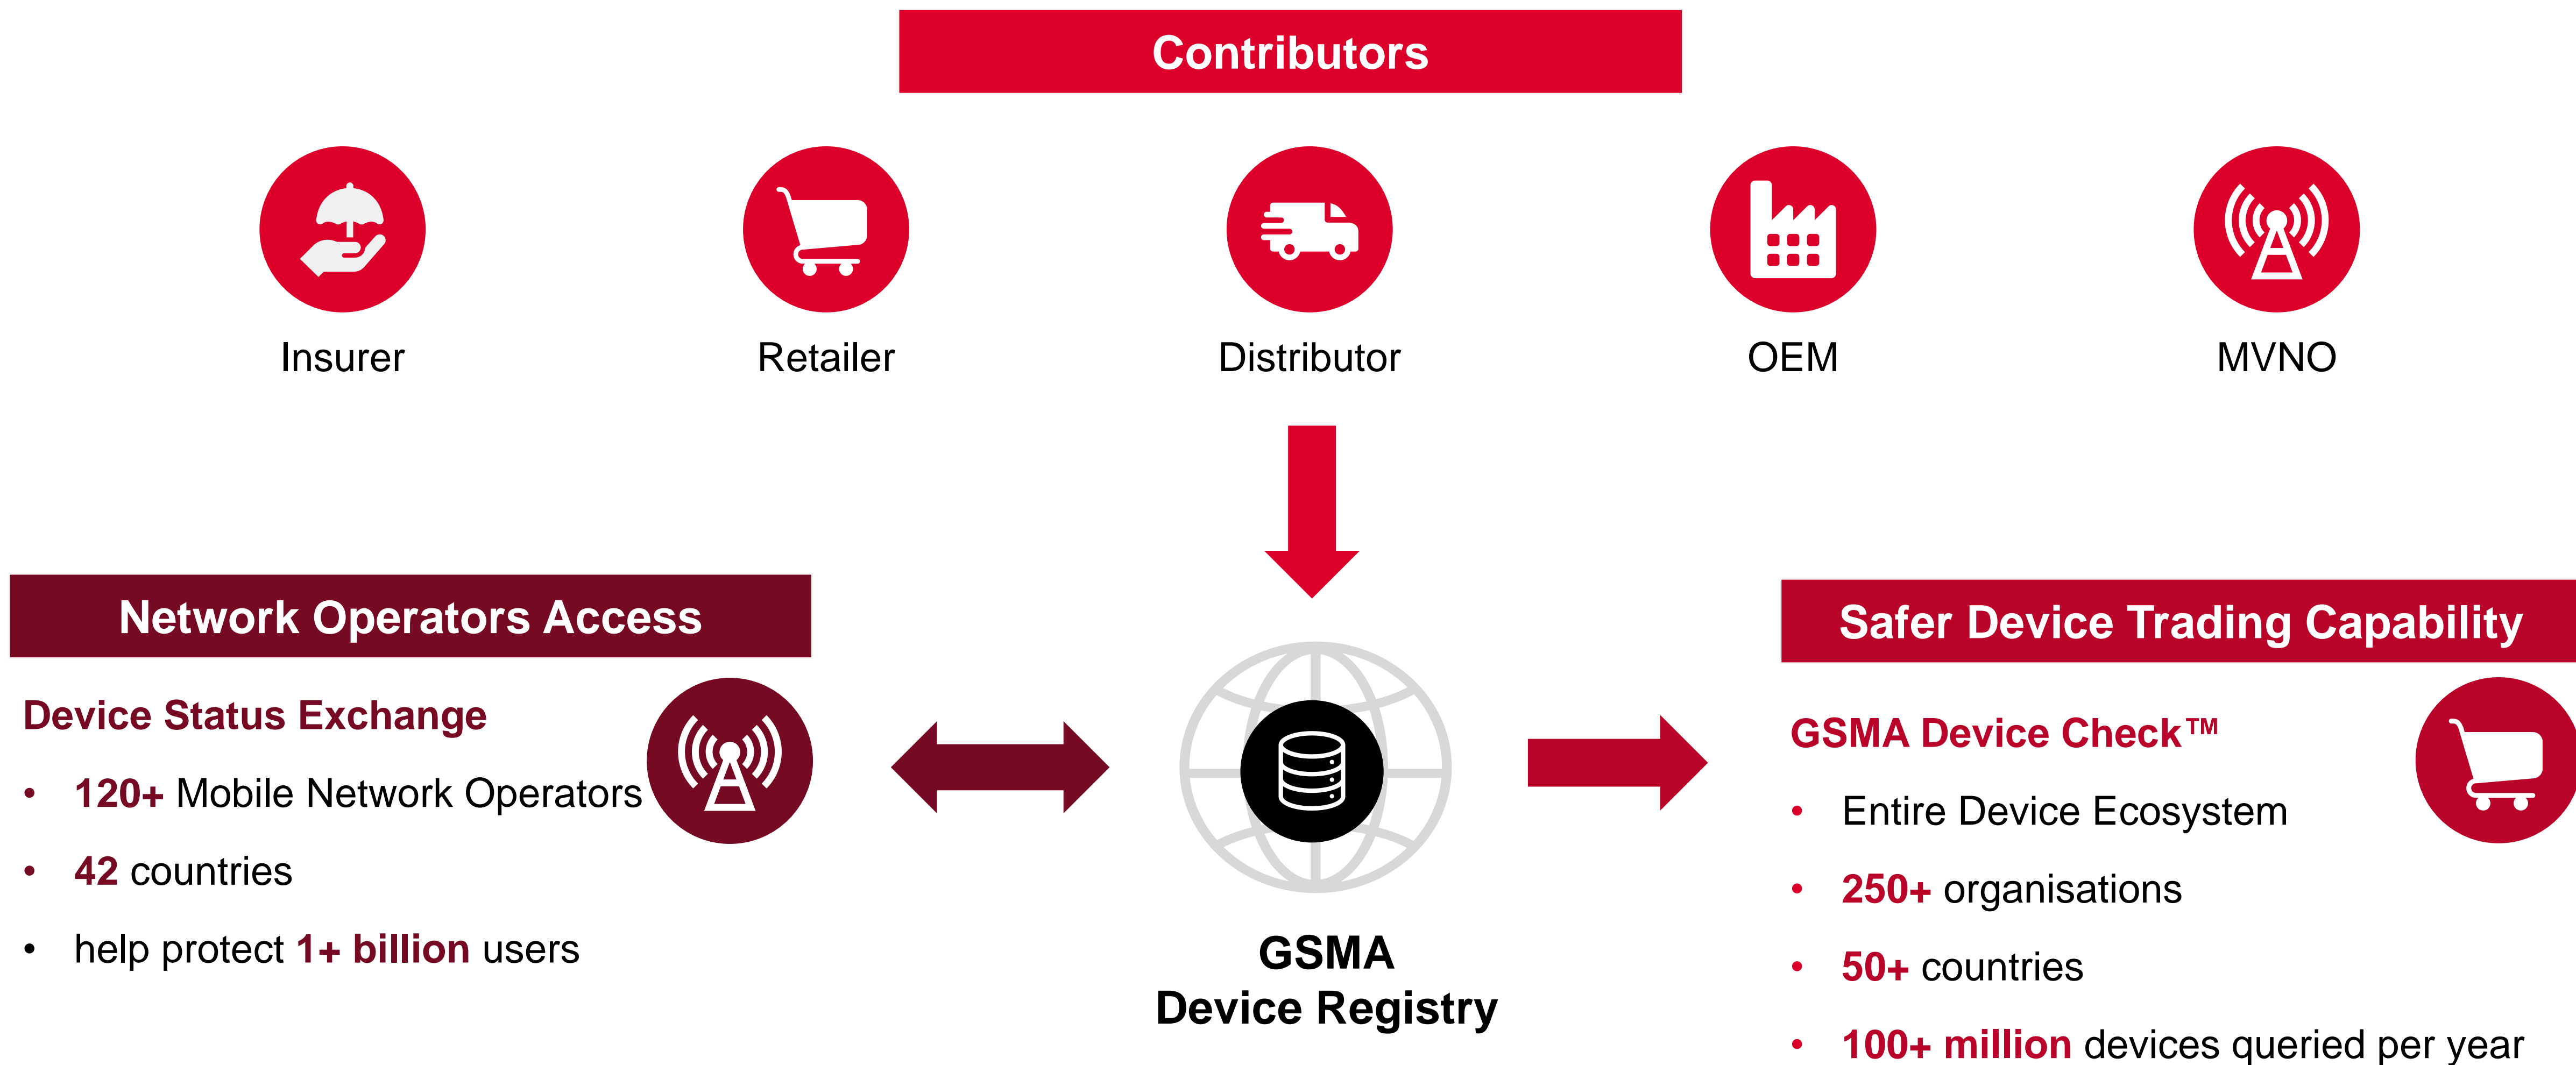

+1

million fraudulent/stolen devices blocked

+150

companies in our community

GSMA Device Check™

Protect against the risk of handling stolen or fraudulent devices. By instantly checking a device's status, through the world's most accurate device registry

+100

million look-ups per year

7 YEARS

of a device's history

10

insights on device model and capabilities

Device status intelligence

GSMA Device Registry use cases