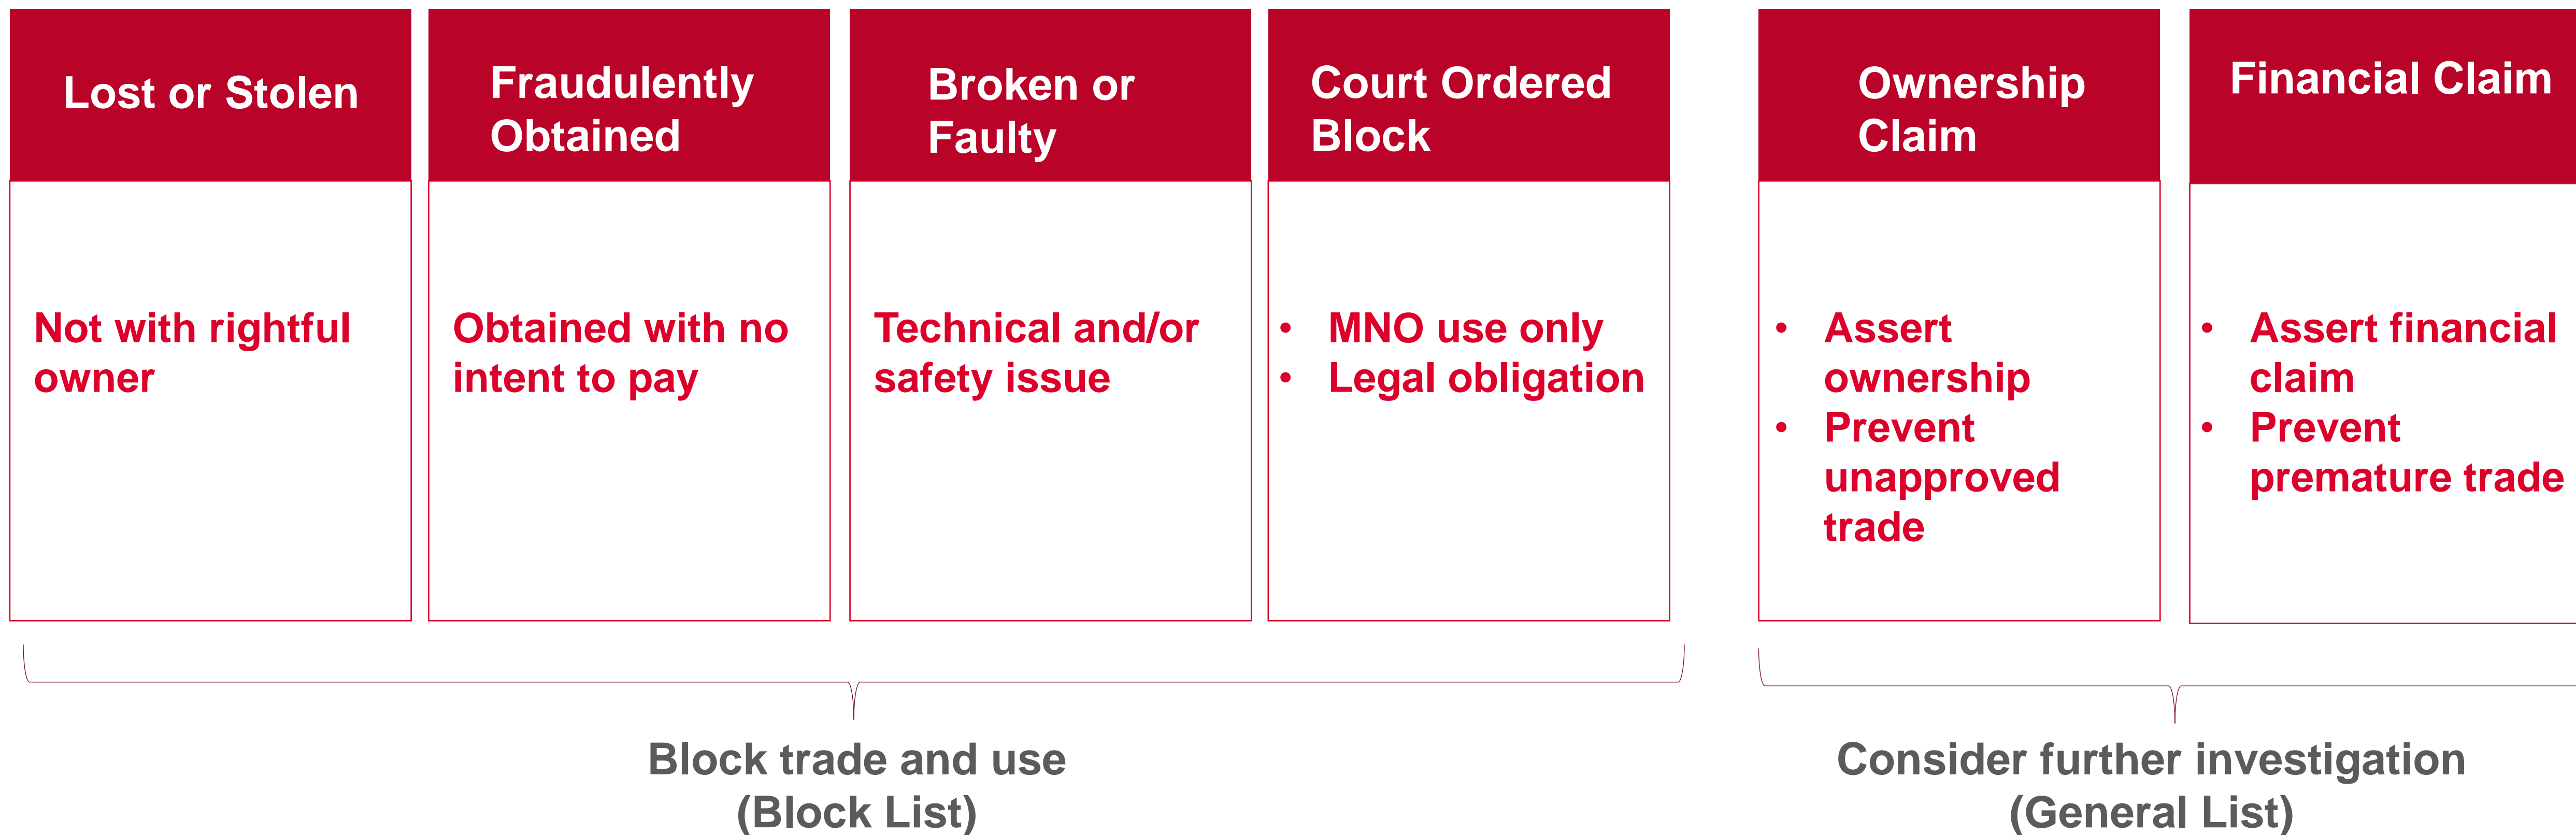

Ownership + Financial claim use case examples

Ownership Claim

Financial Claim

GSMA Device Check™ API response example

Your Results

Organisation Details			
Organisation Name	GSM Ops	Organisation Id	310/RTPC/[REDACTED]
Organisation Country	United States	Date Of Check	09-23-2023 11:06:13
Checked By	[REDACTED]		
Number Checked			
IMEI	357652[REDACTED]		
Device Status	 On Block List	 Not on General List	